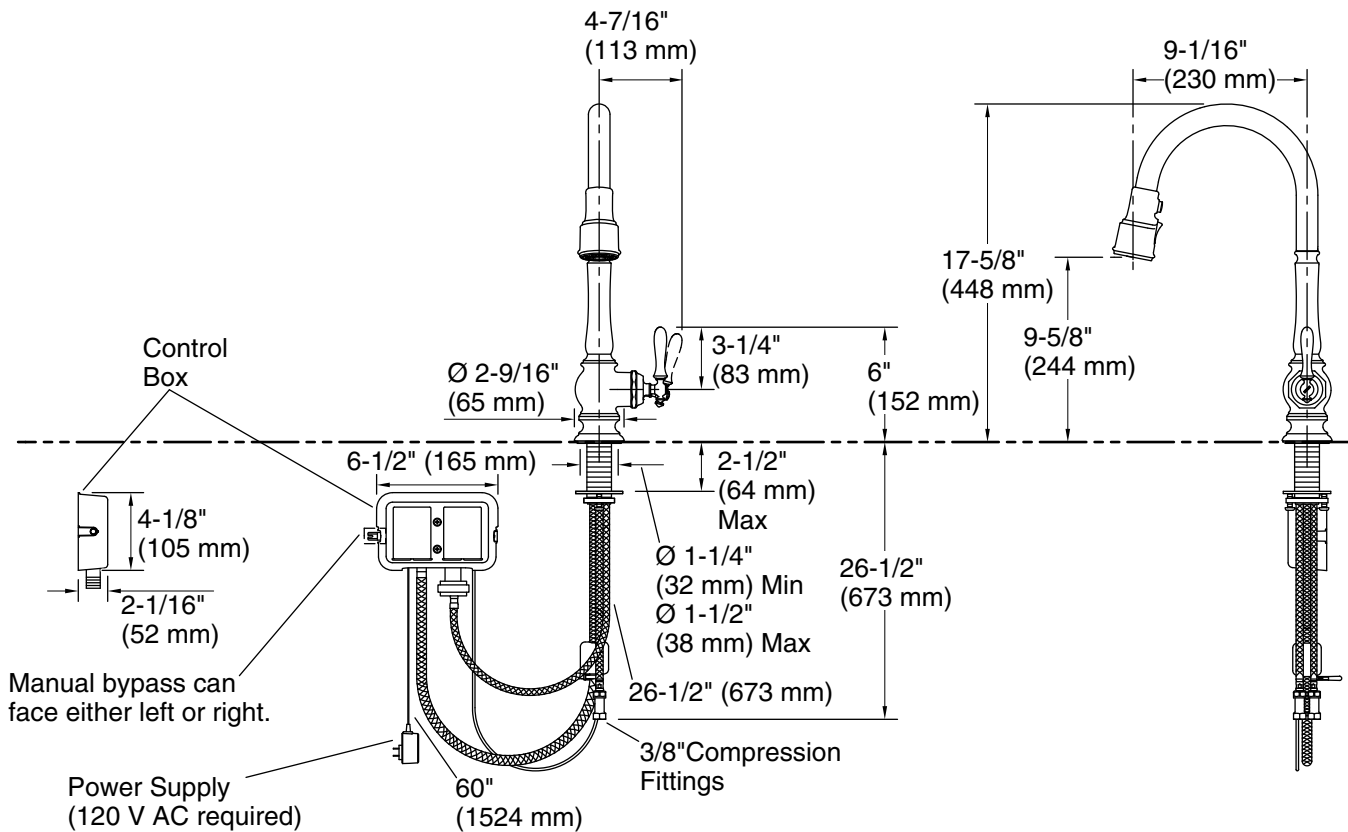

Required Electrical Service

One dedicated circuit required, protected with Class A Ground-Fault Circuit-Interrupter (GFCI). Outside North America, this device may be known as a Residual Current Device (RCD).

120 V, 0.15 A, 50/60 Hz

Technical Information

All product dimensions are nominal.

Power source: Plug - AC, included

Faucet flow rate: 1.5 gal/min (5.7 l/min)

Drain included: No

Spout:

Spout reach: 9-1/16" (231 mm)

Notes

Install this product according to the installation instructions.

REQUIRED: Unswitched power outlet (120 V AC) located below the sink and within 5' (1.5 m) of the control box. (Garbage disposals typically use switched outlets and are not recommended.)

ADA compliant for faucet handles only

ADA, CSA B651 compliant when installed to the specific requirements of these regulations.