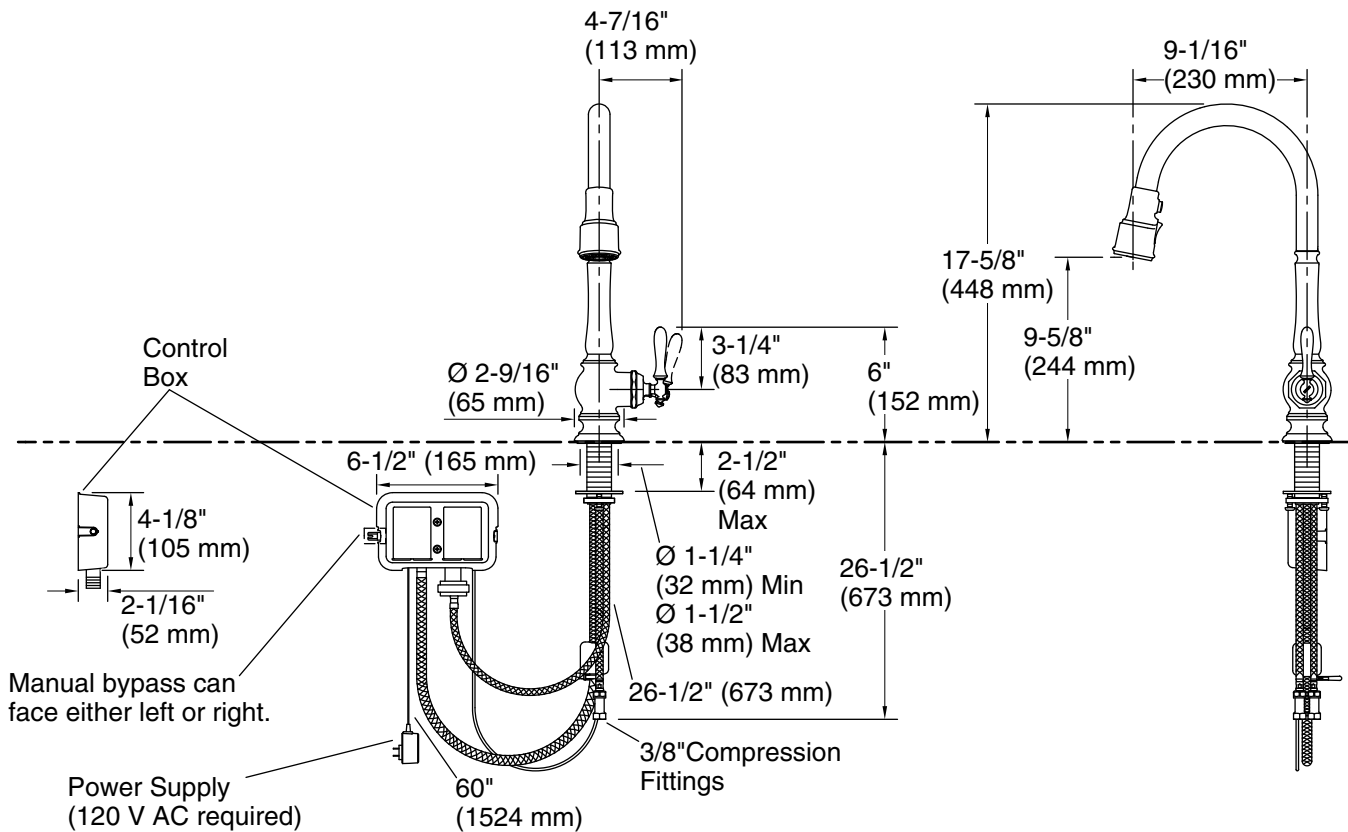

Required Electrical Service

One dedicated circuit required, protected with Class A Ground-Fault Circuit-Interrupter (GFCI). Outside North America, this device may be known as a Residual Current Device (RCD).
120 V, 0.15 A, 50/60 Hz

Technical Information

All product dimensions are nominal.

Power source: Plug - AC, included

Faucet:

Flow rate: 1.5 gal/min (5.7 l/min)

Drain included: No

Spout:

Spout reach: 9-1/16" (231 mm)

Notes

Install this product according to the installation instructions.

REQUIRED: Unswitched power outlet (120 V AC) located below the sink and within 5' (1.5 m) of the control box. (Garbage disposals typically use switched outlets and are not recommended.)

ADA compliant for faucet handles only

ADA, CSA B651 compliant when installed to the specific requirements of these regulations.