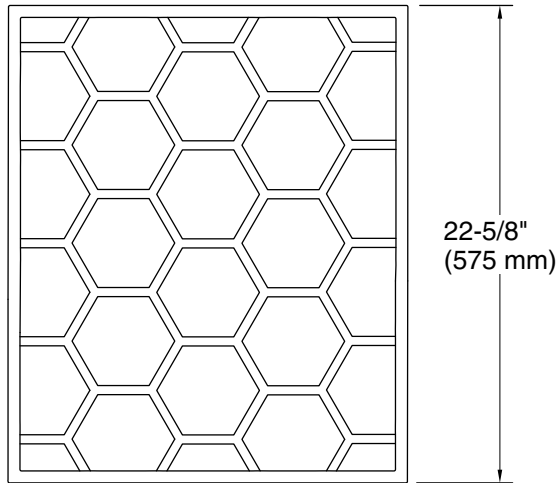

Technical Information

All product dimensions are nominal.

Material: Plastic