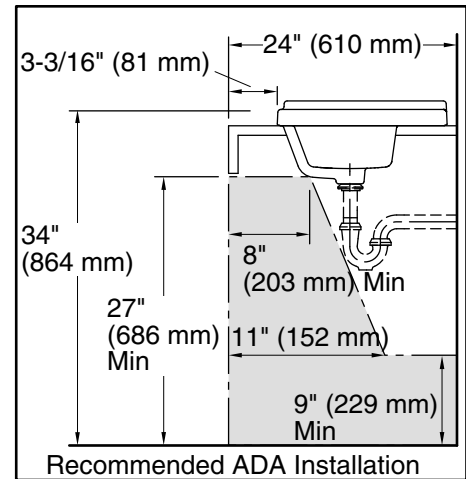

Features

- 4" (102 mm) centerset faucet holes
- Rectangular basin with raised rim
- Overflow drain
- Coordinates with other products in the Tresham collection
- 4" centerset faucet drilling

Material

- Vitreous china

	0	White
---	---	-------

Technical Information

All product dimensions are nominal.

Basin configuration:	Single Bowl
Center(s):	4" (102 mm)
Bowl area (Only):	Length: 19-13/16" (503 mm) Width: 10-3/16" (259 mm) Water depth: 6-1/16" (154 mm)
With overflow:	Yes
Number of deck holes:	3
Faucet hole(s):	1-1/4" (32 mm)
Drain hole:	1-3/4" (44 mm)
Template:	1162721-7, required, included