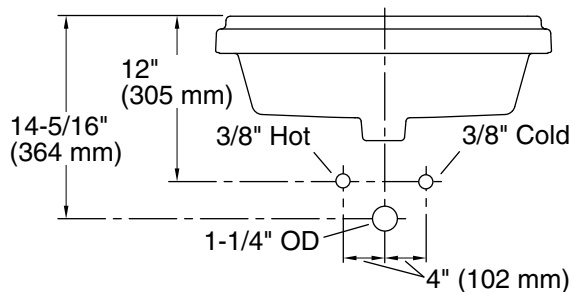

Features

- 4" (102 mm) centerset faucet holes
- Rectangular basin with raised rim
- Overflow drain
- Coordinates with other products in the Tresham collection
- 4" centerset faucet drilling

Material

- Vitreous china

	0	White
---	---	-------

Technical Information

All product dimensions are nominal.

Basin configuration:	Single Bowl
Center(s):	4" (102 mm)
Bowl area (Only):	Length: 19-13/16" (503 mm) Width: 10-3/16" (259 mm) Water depth: 6-1/16" (154 mm)
With overflow:	Yes
Number of deck holes:	3
Faucet hole(s):	1-1/4" (32 mm)
Drain hole:	1-3/4" (44 mm)
Template:	1162721-7, required, included