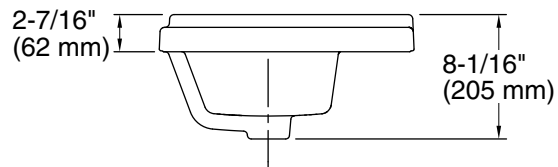

Features

- 4" (102 mm) centerset faucet holes
- Rectangular basin with raised rim
- Overflow drain
- Coordinates with other products in the Tresham collection
- 4" centerset faucet drilling

Material

- Vitreous china

	0	White
---	---	-------

Technical Information

All product dimensions are nominal.

Basin configuration:	Single Bowl
Center(s):	4" (102 mm)
Bowl area (Only):	Length: 19-13/16" (503 mm) Width: 10-3/16" (259 mm) Water depth: 6-1/16" (154 mm)
With overflow:	Yes
Number of deck holes:	3
Faucet hole(s):	1-1/4" (32 mm)
Drain hole:	1-3/4" (44 mm)
Template:	1162721-7, required, included