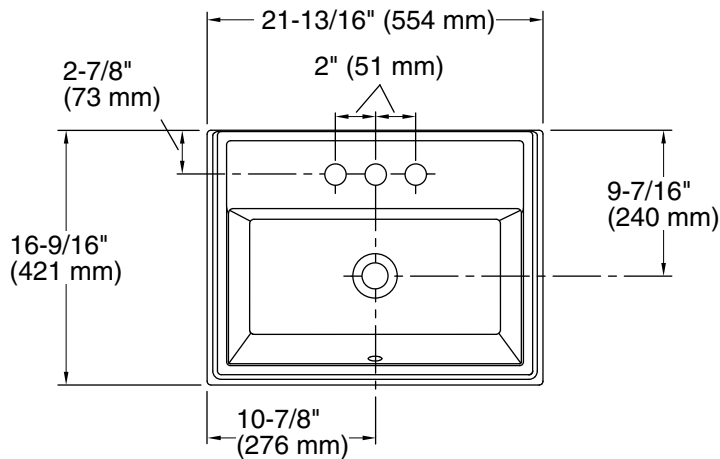

Features

- 4" (102 mm) centerset faucet holes
- Rectangular basin with raised rim
- Overflow drain
- Coordinates with other products in the Tresham collection
- 4" centerset faucet drilling

Material

- Vitreous china

	0	White
---	---	-------

Technical Information

All product dimensions are nominal.

Basin configuration:	Single Bowl
Center(s):	4" (102 mm)
Bowl area (Only):	Length: 19-13/16" (503 mm) Width: 10-3/16" (259 mm) Water depth: 6-1/16" (154 mm)
With overflow:	Yes
Number of deck holes:	3
Faucet hole(s):	1-1/4" (32 mm)
Drain hole:	1-3/4" (44 mm)
Template:	1162721-7, required, included