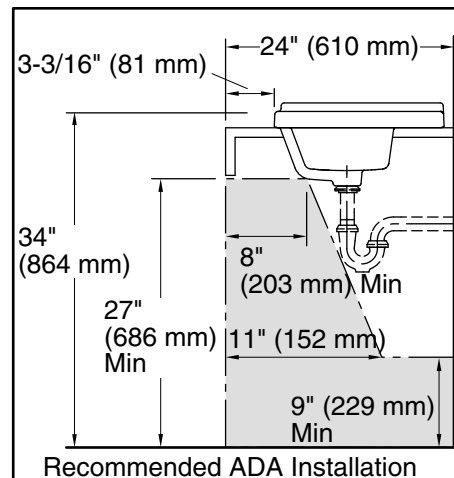

Features

- 8" (203 mm) widespread faucet holes
- Rectangular basin with raised rim
- Overflow drain
- Coordinates with other products in the Tresham collection
- 8" (203 mm) widespread faucet holes

Material

Color tiles intended for reference only.

Color	Code	Description
-------	------	-------------

	0	White
---	---	-------

Technical Information

All product dimensions are nominal.

Basin configuration:	Single Bowl
Center(s):	8" (203 mm)
Bowl area (Only):	Length: 19-13/16" (503 mm) Width: 10-3/16" (259 mm) Water depth: 6-1/16" (154 mm)
With overflow:	Yes
Number of deck holes:	3
Faucet hole(s):	1-3/8" (35 mm)
Drain hole:	1-3/4" (44 mm)
Template:	1162721-7, required, included