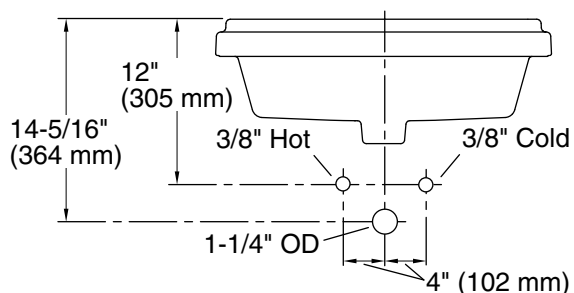

Features

- 8" (203 mm) widespread faucet holes
- Rectangular basin with raised rim
- Overflow drain
- Coordinates with other products in the Tresham collection
- 8" (203 mm) widespread faucet holes

Material

Color tiles intended for reference only.

Color	Code	Description
-------	------	-------------

	0	White
---	---	-------

Technical Information

All product dimensions are nominal.

Basin configuration:	Single Bowl
Center(s):	8" (203 mm)
Bowl area (Only):	Length: 19-13/16" (503 mm) Width: 10-3/16" (259 mm) Water depth: 6-1/16" (154 mm)
With overflow:	Yes
Number of deck holes:	3
Faucet hole(s):	1-3/8" (35 mm)
Drain hole:	1-3/4" (44 mm)
Template:	1162721-7, required, included