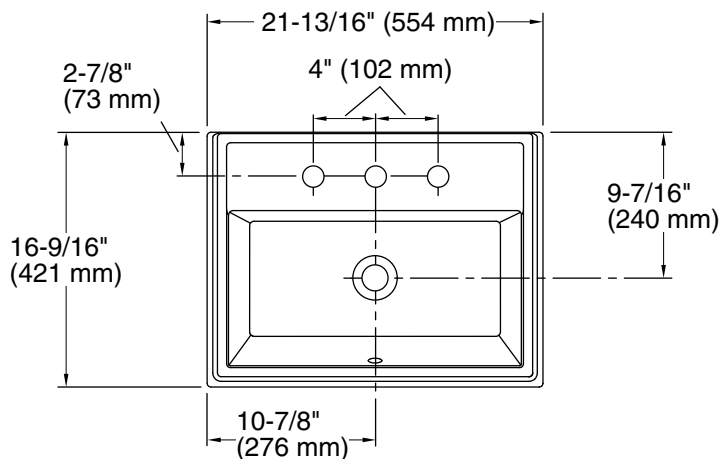

Features

- 8" (203 mm) widespread faucet holes
- Rectangular basin with raised rim
- Overflow drain
- Coordinates with other products in the Tresham collection
- 8" (203 mm) widespread faucet holes

Material

Color tiles intended for reference only.

Color	Code	Description
-------	------	-------------

	0	White
---	---	-------

Technical Information

All product dimensions are nominal.

Basin configuration:	Single Bowl
Center(s):	8" (203 mm)
Bowl area (Only):	Length: 19-13/16" (503 mm) Width: 10-3/16" (259 mm) Water depth: 6-1/16" (154 mm)
With overflow:	Yes
Number of deck holes:	3
Faucet hole(s):	1-3/8" (35 mm)
Drain hole:	1-3/4" (44 mm)
Template:	1162721-7, required, included