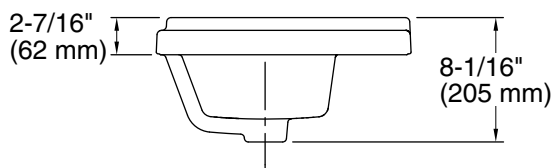

Features

- 8" (203 mm) widespread faucet holes
- Rectangular basin with raised rim
- Overflow drain
- Coordinates with other products in the Tresham collection
- 8" (203 mm) widespread faucet holes

Material

Color tiles intended for reference only.

Color	Code	Description
-------	------	-------------

	0	White
---	---	-------

Technical Information

All product dimensions are nominal.

Basin configuration:	Single Bowl
Center(s):	8" (203 mm)
Bowl area (Only):	Length: 19-13/16" (503 mm) Width: 10-3/16" (259 mm) Water depth: 6-1/16" (154 mm)
With overflow:	Yes
Number of deck holes:	3
Faucet hole(s):	1-3/8" (35 mm)
Drain hole:	1-3/4" (44 mm)
Template:	1162721-7, required, included