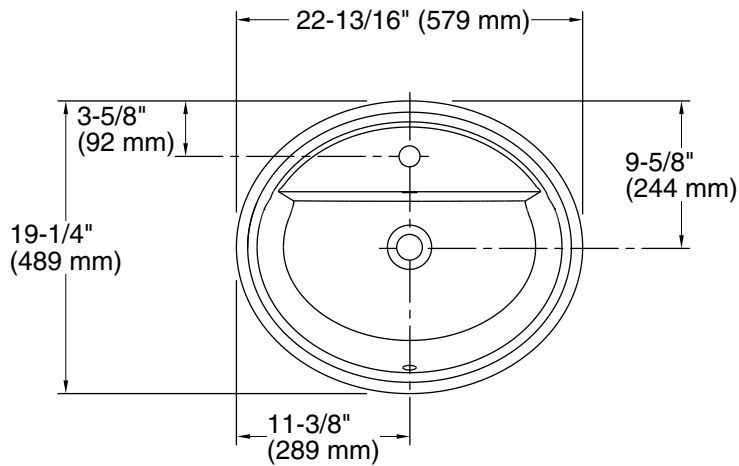

Tresham®
Drop-in Bathroom Sink
K-2992-1

Features

- Single faucet hole
- Oval basin with raised rim
- Overflow drain
- Coordinates with other products in the Tresham collection

Material

- Vitreous china
- Vitreous china

**KOHLER® One-Year Limited
Warranty**

See website for detailed warranty information.

Technical Information

All product dimensions are nominal.

Basin configuration:	Single Bowl
Bowl area (Only):	Length: 20-1/16" (510 mm) Width: 11-15/16" (303 mm) Water depth: 6-1/16" (154 mm)
With overflow:	Yes
Number of deck holes:	1
Faucet hole(s):	1-3/8" (35 mm)
Drain hole:	1-3/4" (44 mm)
Template:	1162720-7, required, included