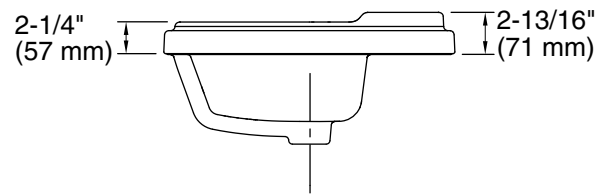

Tresham®
Drop-in Bathroom Sink
K-2992-1

Features

- Single faucet hole
- Oval basin with raised rim
- Overflow drain
- Coordinates with other products in the Tresham collection

Material

- Vitreous china
- Vitreous china

**KOHLER® One-Year Limited
Warranty**

See website for detailed warranty information.

Technical Information

All product dimensions are nominal.

Basin configuration:	Single Bowl
Bowl area (Only):	Length: 20-1/16" (510 mm) Width: 11-15/16" (303 mm) Water depth: 6-1/16" (154 mm)
With overflow:	Yes
Number of deck holes:	1
Faucet hole(s):	1-3/8" (35 mm)
Drain hole:	1-3/4" (44 mm)
Template:	1162720-7, required, included