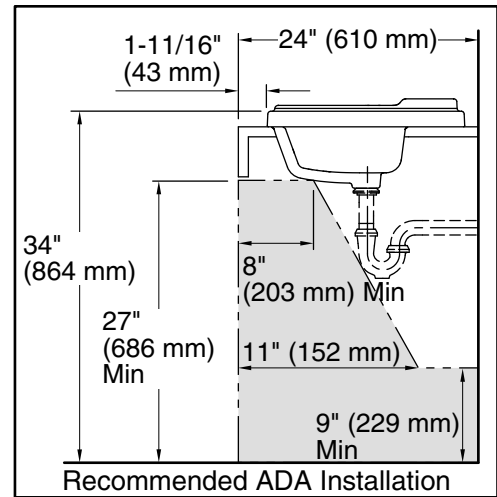

Tresham®
Drop-in Bathroom Sink
K-2992-1

Features

- Single faucet hole
- Oval basin with raised rim
- Overflow drain
- Coordinates with other products in the Tresham collection

Material

- Vitreous china
- Vitreous china

**KOHLER® One-Year Limited
Warranty**

See website for detailed warranty information.

Technical Information

All product dimensions are nominal.

Basin configuration:	Single Bowl
Bowl area (Only):	Length: 20-1/16" (510 mm) Width: 11-15/16" (303 mm) Water depth: 6-1/16" (154 mm)
With overflow:	Yes
Number of deck holes:	1
Faucet hole(s):	1-3/8" (35 mm)
Drain hole:	1-3/4" (44 mm)
Template:	1162720-7, required, included