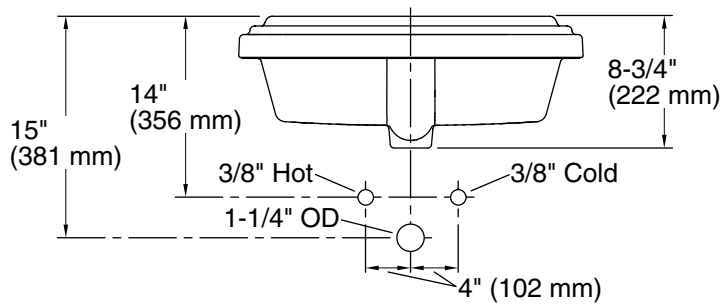

Tresham®
Drop-in Bathroom Sink
K-2992-1

Features

- Single faucet hole
- Oval basin with raised rim
- Overflow drain
- Coordinates with other products in the Tresham collection

Material

- Vitreous china
- Vitreous china

**KOHLER® One-Year Limited
Warranty**

See website for detailed warranty information.

Technical Information

All product dimensions are nominal.

Basin configuration:	Single Bowl
Bowl area (Only):	Length: 20-1/16" (510 mm) Width: 11-15/16" (303 mm) Water depth: 6-1/16" (154 mm)
With overflow:	Yes
Number of deck holes:	1
Faucet hole(s):	1-3/8" (35 mm)
Drain hole:	1-3/4" (44 mm)
Template:	1162720-7, required, included