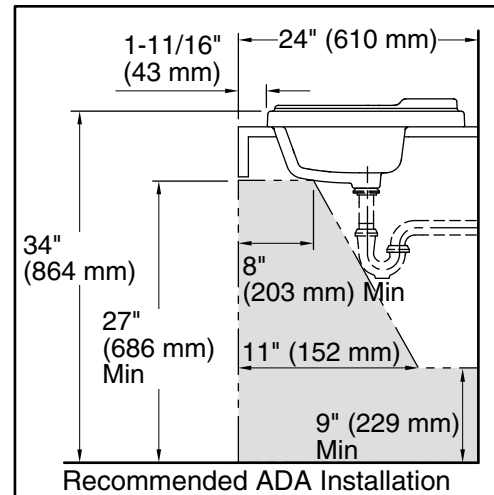

**Tresham®**  
Drop-in Bathroom Sink  
**K-2992-8**

**Features**

- 8" (203 mm) widespread faucet holes
- Oval basin with raised rim
- Overflow drain
- Coordinates with other products in the Tresham collection
- 8" (203 mm) widespread faucet holes

**Material**

- Vitreous china

**Installation**

- Drop-in

**Recommended Products/Accessories**

- K-8998 P-Trap
- K-23726 Drain treatment
- K-23725 Cast iron cleaner

**Codes/Standards**

ASME A112.19.2/CSA B45.1  
IAPMO Certification

### Technical Information

All product dimensions are nominal.

Basin configuration:	Single Bowl
Basin area (Only):	Length: 20-1/16" (510 mm) Width: 11-15/16" (303 mm) Water depth: 6-1/16" (154 mm)
With overflow:	Yes
Number of deck holes:	3
Faucet hole(s):	1-3/8" (35 mm)
Drain hole:	1-3/4" (44 mm)
Template:	1162720-7, required, included