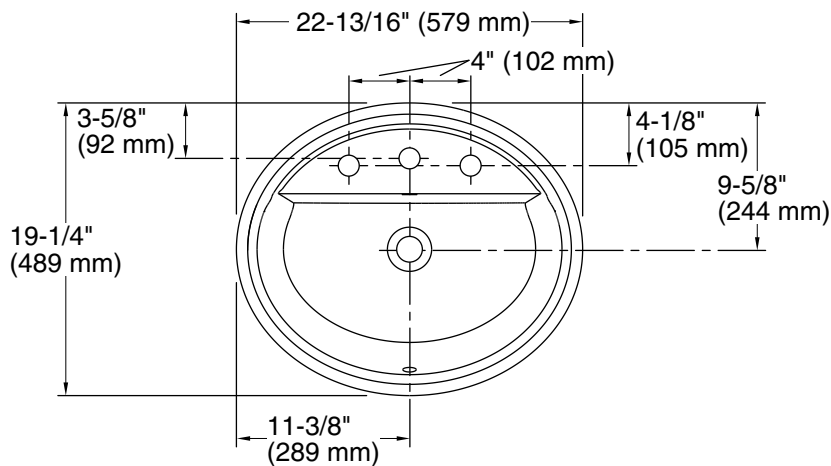

**Tresham®**  
Drop-in Bathroom Sink  
**K-2992-8**

**Features**

- 8" (203 mm) widespread faucet holes
- Oval basin with raised rim
- Overflow drain
- Coordinates with other products in the Tresham collection
- 8" (203 mm) widespread faucet holes

**Material**

- Vitreous china

**Installation**

- Drop-in

**Recommended Products/Accessories**

- K-8998 P-Trap
- K-23726 Drain treatment
- K-23725 Cast iron cleaner

**Codes/Standards**

ASME A112.19.2/CSA B45.1  
IAPMO Certification

### Technical Information

All product dimensions are nominal.

Basin configuration:	Single Bowl
Basin area (Only):	Length: 20-1/16" (510 mm) Width: 11-15/16" (303 mm) Water depth: 6-1/16" (154 mm)
With overflow:	Yes
Number of deck holes:	3
Faucet hole(s):	1-3/8" (35 mm)
Drain hole:	1-3/4" (44 mm)
Template:	1162720-7, required, included