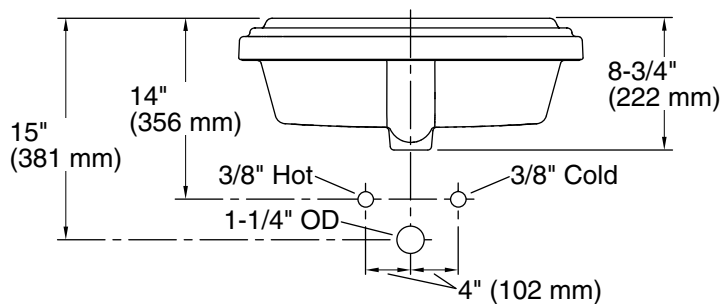

**Tresham®**  
Drop-in Bathroom Sink  
**K-2992-8**

**Features**

- 8" (203 mm) widespread faucet holes
- Oval basin with raised rim
- Overflow drain
- Coordinates with other products in the Tresham collection
- 8" (203 mm) widespread faucet holes

### Technical Information

All product dimensions are nominal.

Basin configuration:	Single Bowl
Basin area (Only):	Length: 20-1/16" (510 mm) Width: 11-15/16" (303 mm) Water depth: 6-1/16" (154 mm)
With overflow:	Yes
Number of deck holes:	3
Faucet hole(s):	1-3/8" (35 mm)
Drain hole:	1-3/4" (44 mm)
Template:	1162720-7, required, included