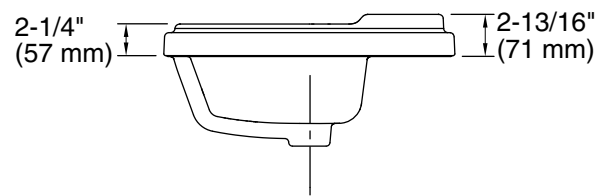

**Tresham®**  
Drop-in Bathroom Sink  
**K-2992-8**

**Features**

- 8" (203 mm) widespread faucet holes
- Oval basin with raised rim
- Overflow drain
- Coordinates with other products in the Tresham collection
- 8" (203 mm) widespread faucet holes

### Technical Information

All product dimensions are nominal.

Basin configuration:	Single Bowl
Basin area (Only):	Length: 20-1/16" (510 mm) Width: 11-15/16" (303 mm) Water depth: 6-1/16" (154 mm)
With overflow:	Yes
Number of deck holes:	3
Faucet hole(s):	1-3/8" (35 mm)
Drain hole:	1-3/4" (44 mm)
Template:	1162720-7, required, included