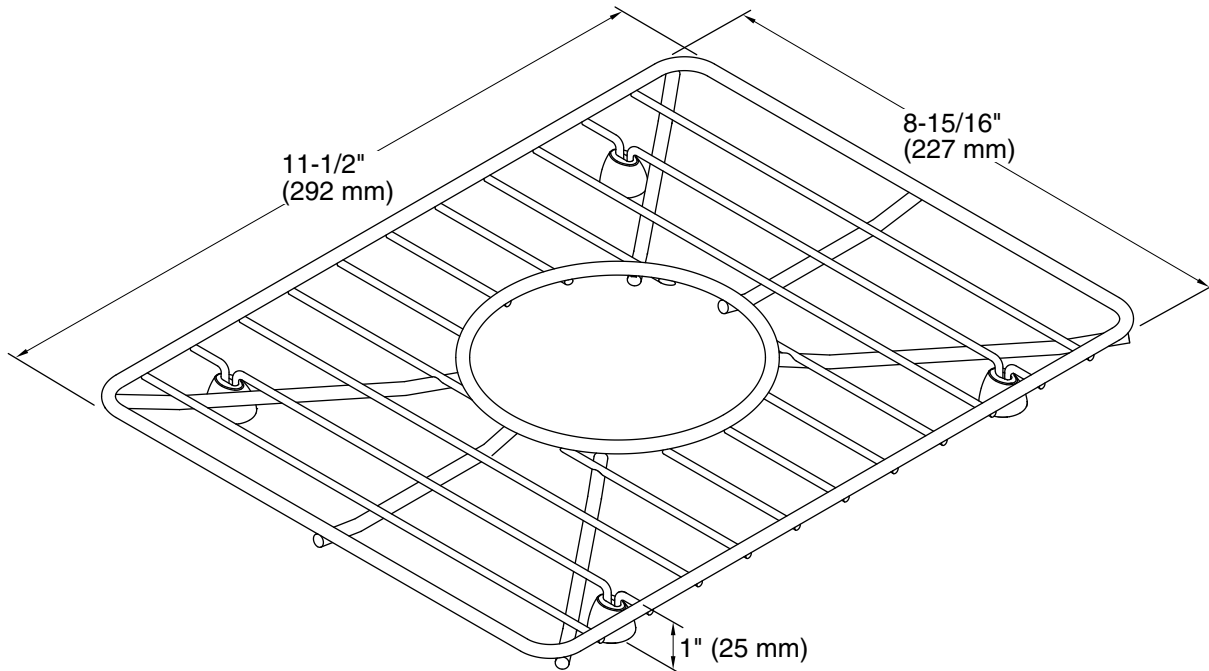

Technical Information

All product dimensions are nominal.

Material: Stainless Steel