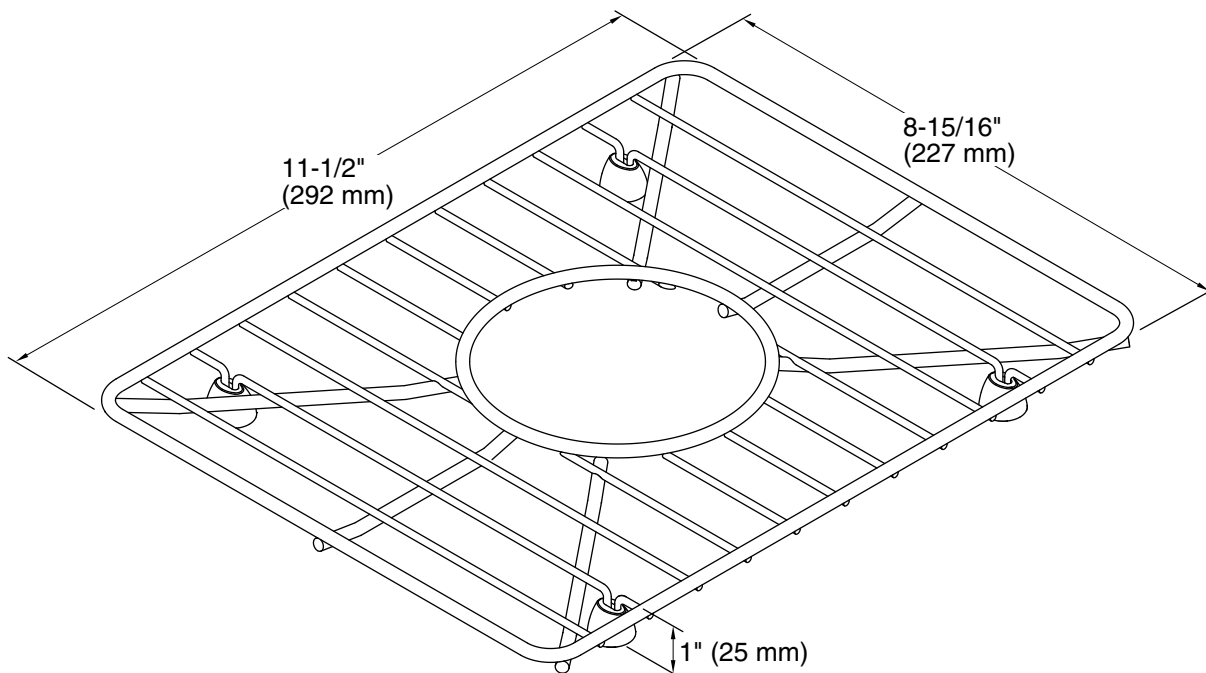

Technical Information

All product dimensions are nominal.

Material: Stainless Steel