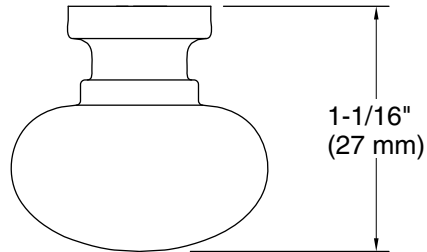

Installation

- Installation hardware included

Optional Products/Accessories

- K-35018 24" bathroom vanity cabinet with sink and quartz top
- K-35019 30" bathroom vanity cabinet with sink and quartz top
- K-35020 36" bathroom vanity cabinet with sink and quartz top
- K-35021 48" bathroom vanity cabinet with sink and quartz top
- K-35022 60" bathroom vanity cabinet with sinks and quartz top
- K-35023 72" bathroom vanity cabinet with sinks and quartz top

7-8-2024 21:50 - US

THE BOLD LOOK
OF **KOHLER**®

Technical Information

All product dimensions are nominal.

Material: Zinc

Notes

Install this product according to the installation guide.