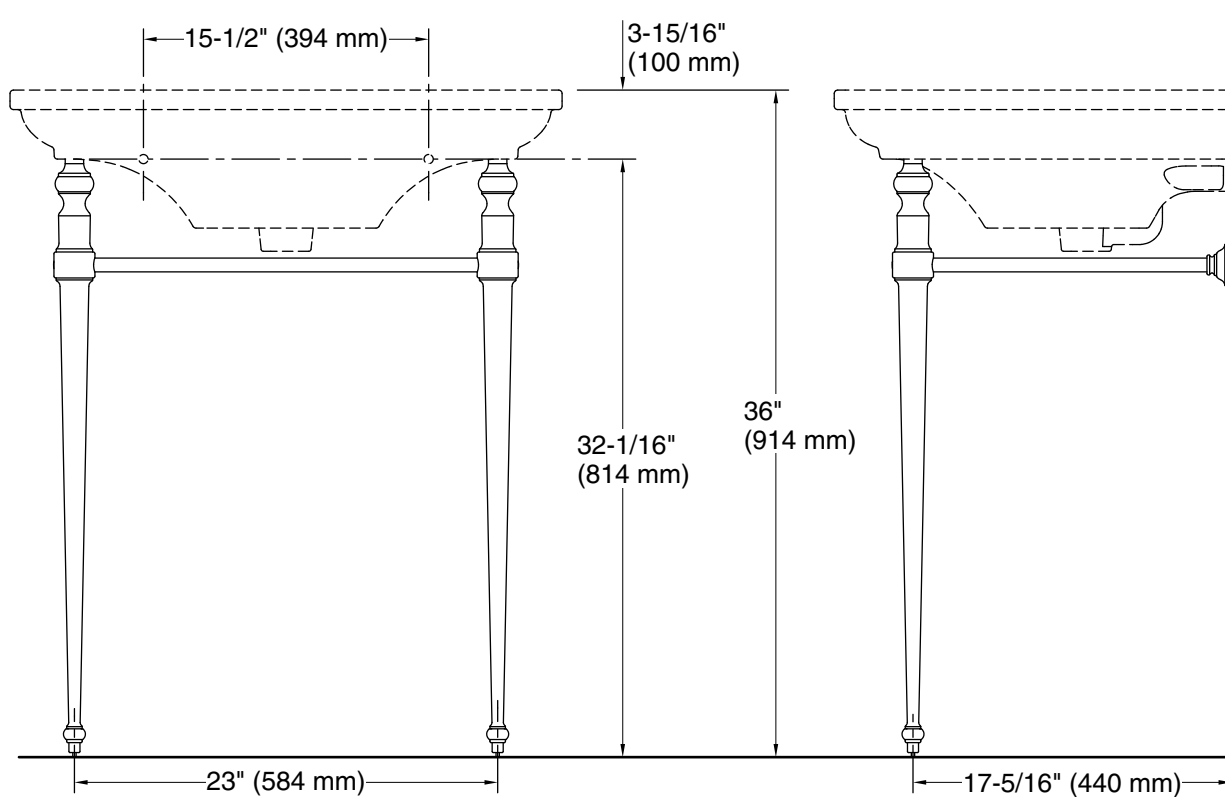

Features

- Set of two legs
- Includes a towel rail
- Integrated leveling feature

Material

- Solid brass

Recommended Products/Accessories

- K-2269-1 30" pedestal/console table bathroom sink
- K-2269-8 30" pedestal/console table bathroom sink
- K-23723 Faucet cleaner

Technical Information

All product dimensions are nominal.

Material: Brass

Notes

Install this product according to the installation instructions.