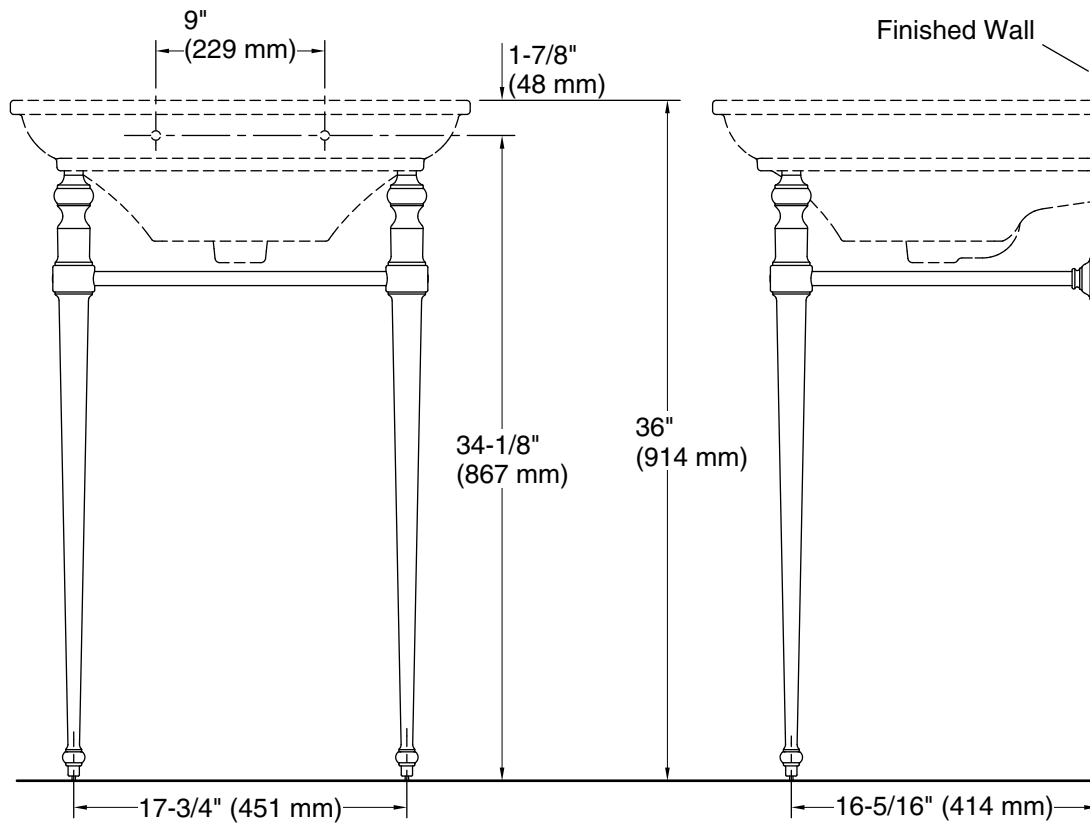

Technical Information

All product dimensions are nominal.

Material: Brass

Notes

Install this product according to the installation instructions.