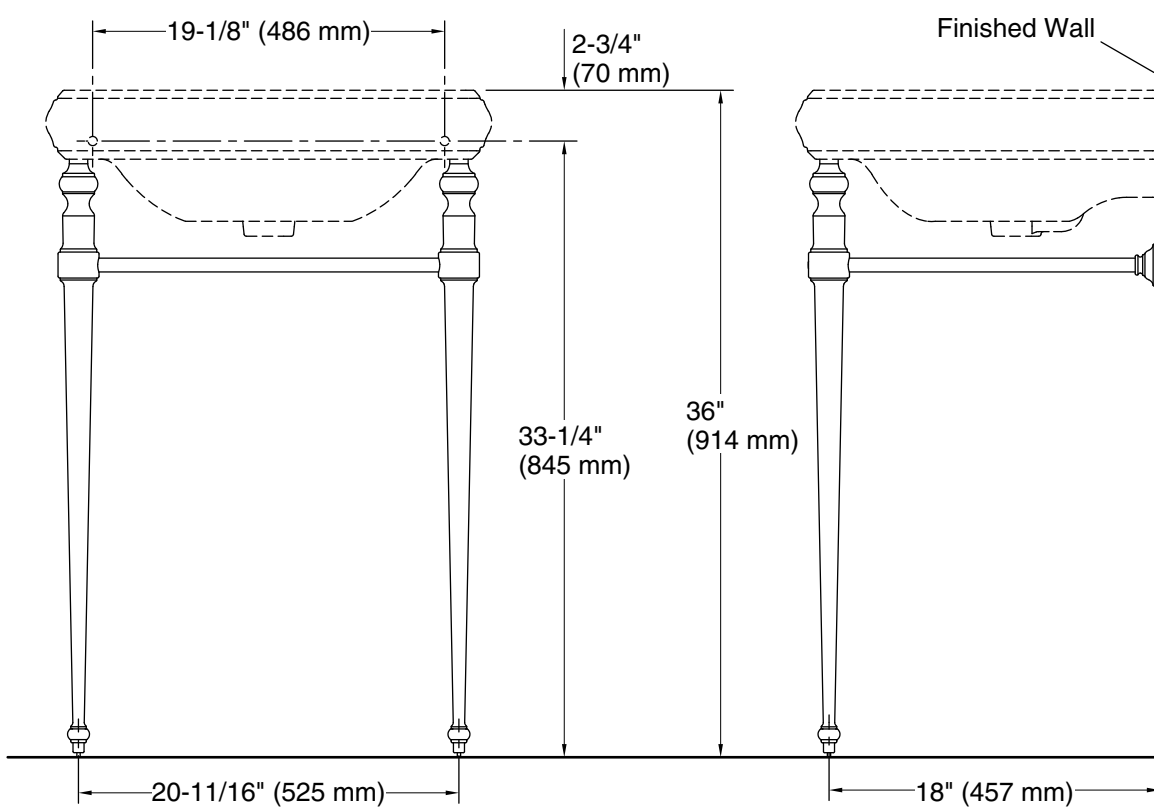

Features

- Set of two legs
- Includes a towel rail
- Integrated leveling feature

Material

- Solid brass

Recommended Products/Accessories

- K-2239-1 Pedestal/Console Table Bathroom Sink
- K-2239-4 Pedestal/Console Table Bathroom Sink
- K-2239-8 Pedestal/Console Table Bathroom Sink
- K-23723 Faucet cleaner

Technical Information

All product dimensions are nominal.

Material: Brass

Notes

Install this product according to the installation instructions.