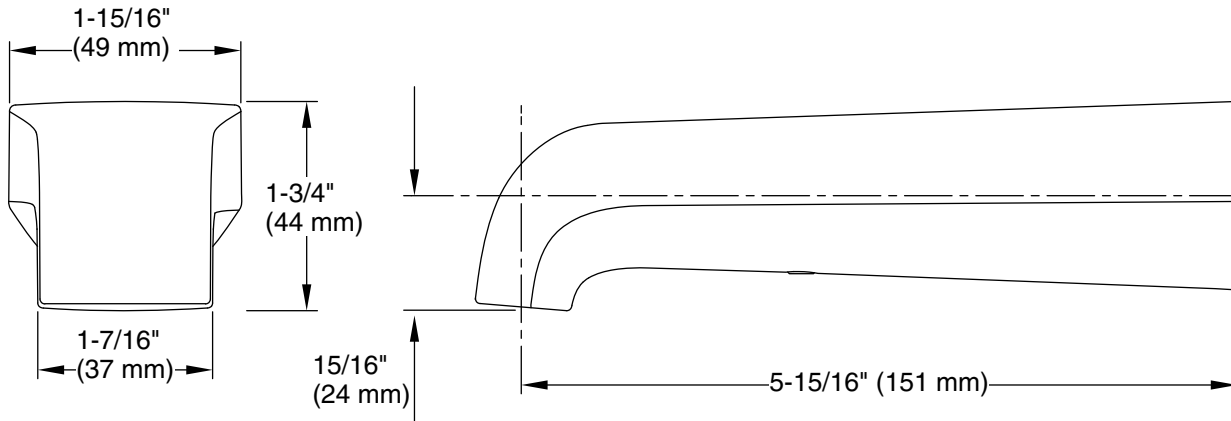

Technical Information

All product dimensions are nominal.

Drain included: No

Spout:

Spout reach: 5-15/16" (150 mm)

Handshower:

Rated maximum flow: 0 gal/min (0 l/min)

Notes

Install this product according to the installation instructions.