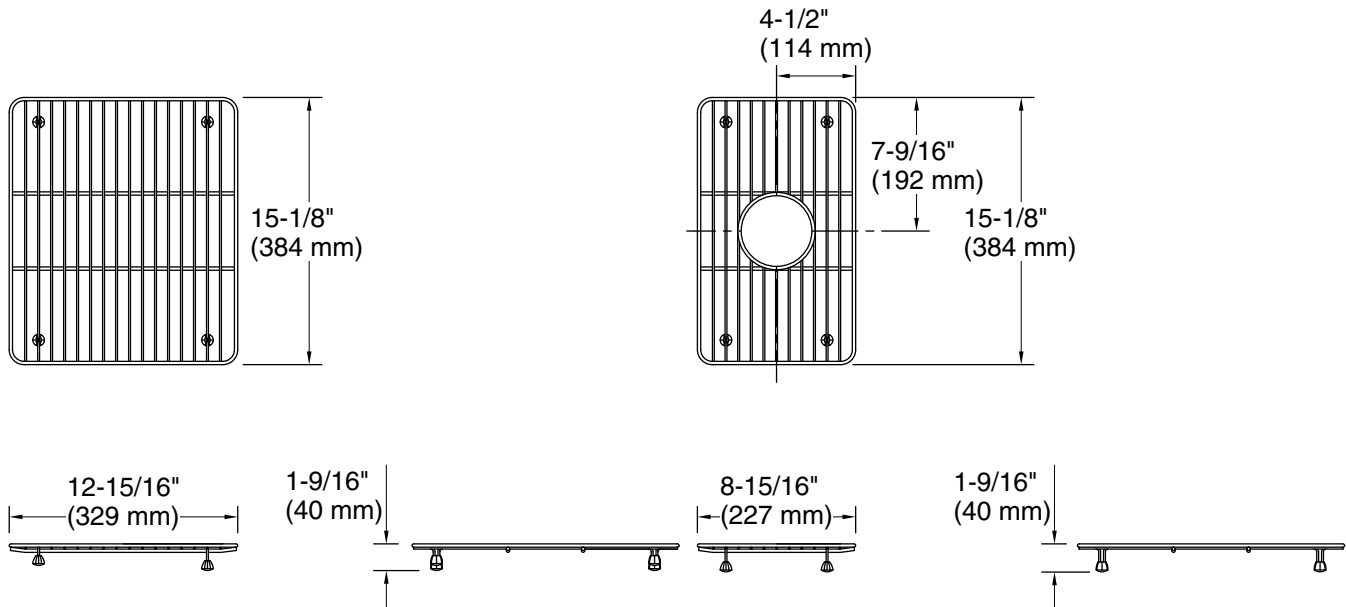

Technical Information

All product dimensions are nominal.

Material: Stainless Steel

Notes

Install this product according to the installation instructions.