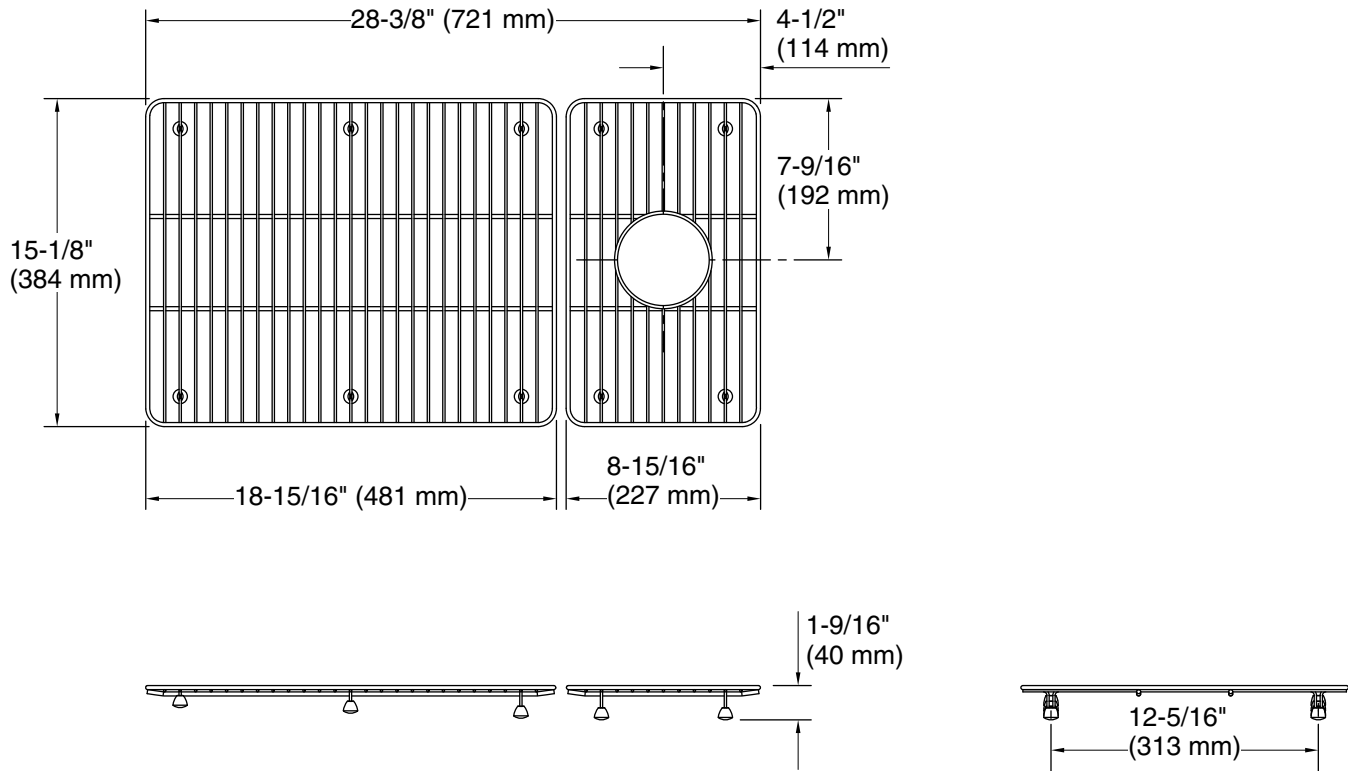

Technical Information

All product dimensions are nominal.

Material: Stainless Steel