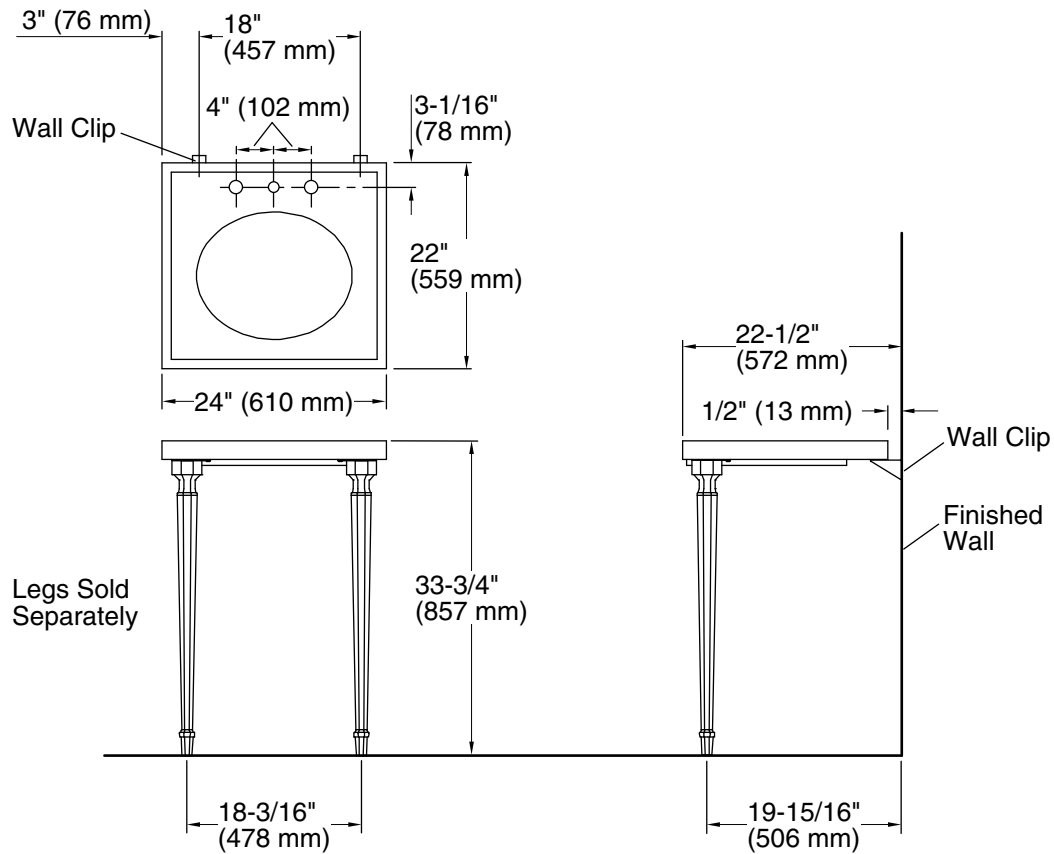

Available Colors/Finishes

Color tiles intended for reference only.

Color	Code	Description
	WH	White Carrara Marble
	NM	Nero Marquina Marble

Technical Information

All product dimensions are nominal.

Center(s): 8" (203 mm)

Notes

Install this product according to the installation instructions.

Product is installed with 1/2" (13 mm) gap between wall and console table.