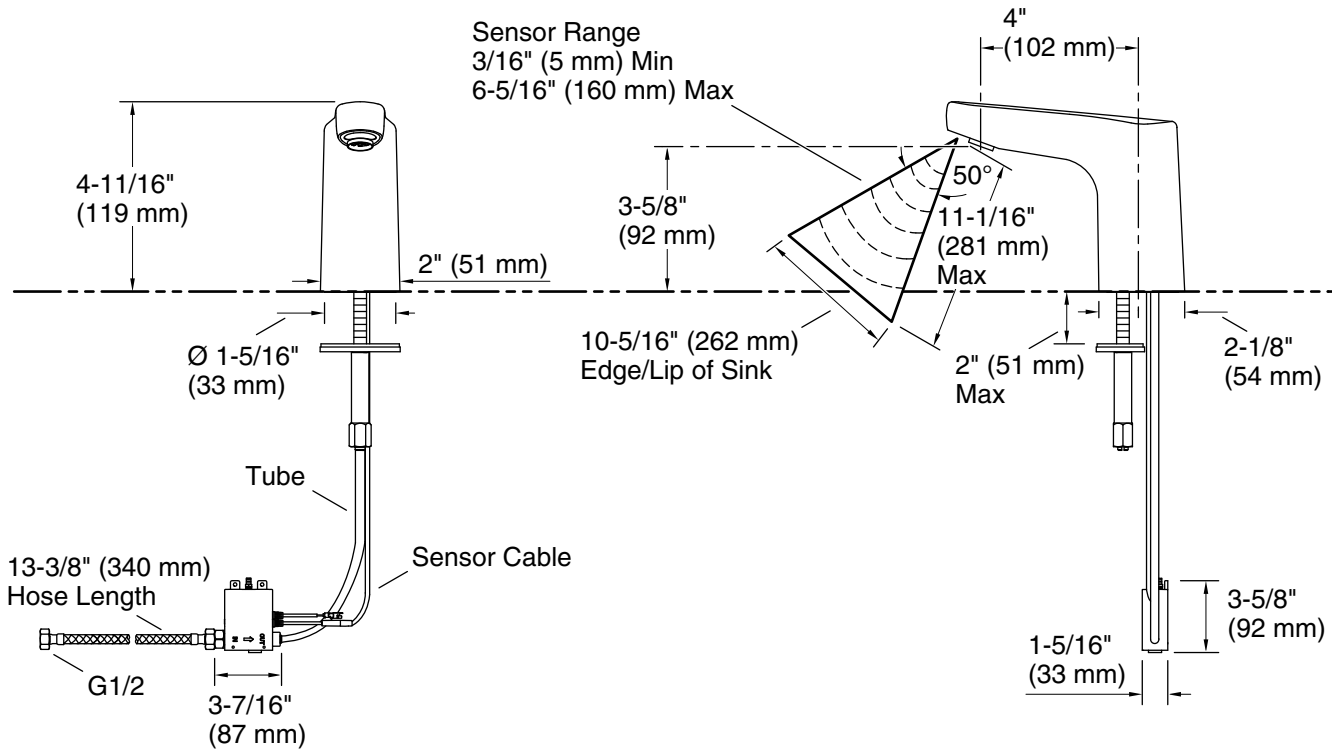

Technical Information

All product dimensions are nominal.

Drain included: No

Drain with overflow: No

Notes

Install this product according to the installation instructions.