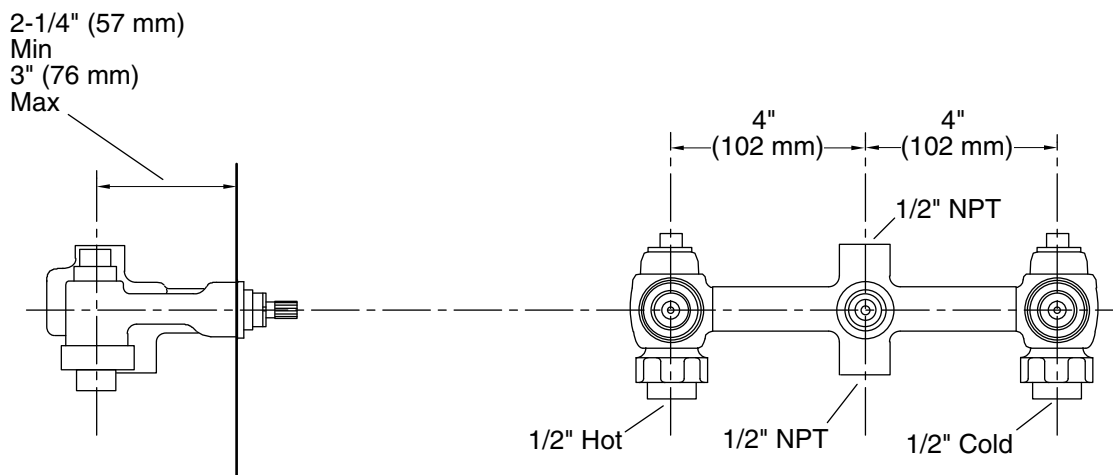

### Features

- 1/2" (12.7 mm) quarter-turn washerless ceramic disc valves
- Integral diverter mechanism
- For use with 8" widespread, three-handle wall-mount faucets

### Installation

- For 8" (203 mm) centers
- Wall-mount

### Technical Information

All product dimensions are nominal.