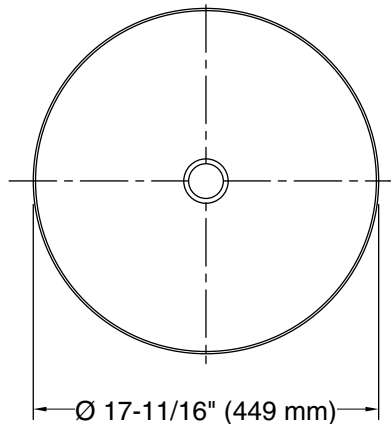

For the most current Specification Sheet, go to www.kohler.com USA or www.kohler.ca Canada

7-13-2024 01:21 - US

THE BOLD LOOK
OF **KOHLER**®

Dutchmaster Blush Floral™ Carillon®

17-3/4" round drop-in bathroom sink, no overflow

K-30333-DM1

Recommended ADA Installation

Technical Information

All product dimensions are nominal.

- Bowl configuration: Single
- Bowl area (Only): Length: 17-1/4" (437 mm)
Width: 17-1/4" (437 mm)
Bowl depth: 4" (102 mm)
Water depth: 4" (102 mm)
- With overflow: No
- Template: 1242827, required, included