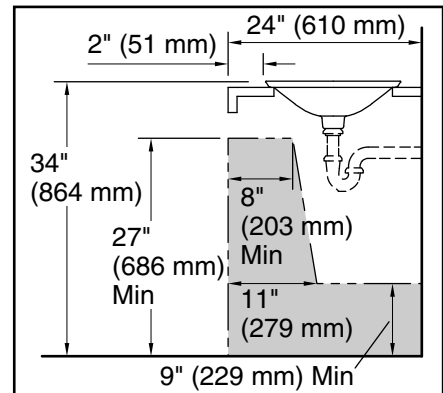

For the most current Specification Sheet, go to www.kohler.com USA or www.kohler.ca Canada

7-13-2024 01:21 - US

THE BOLD LOOK
OF **KOHLER**®

Dutchmaster Blush Floral™ Carillon®

17-3/4" round drop-in bathroom sink, no overflow

K-30333-DM1

Recommended ADA Installation

Technical Information

All product dimensions are nominal.

- Bowl configuration: Single
- Bowl area (Only): Length: 17-1/4" (437 mm)
Width: 17-1/4" (437 mm)
Bowl depth: 4" (102 mm)
Water depth: 4" (102 mm)
- With overflow: No
- Template: 1242827, required, included