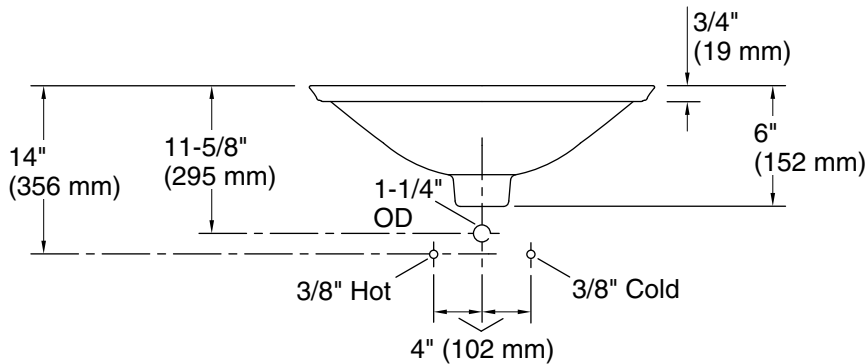

For the most current Specification Sheet, go to www.kohler.com USA or www.kohler.ca Canada

7-13-2024 01:21 - US

THE BOLD LOOK
OF **KOHLER**®

Dutchmaster Blush Floral™ Carillon®

17-3/4" round drop-in bathroom sink, no overflow

K-30333-DM1

Recommended ADA Installation

Technical Information

All product dimensions are nominal.

- Bowl configuration: Single
- Bowl area (Only): Length: 17-1/4" (437 mm)
Width: 17-1/4" (437 mm)
Bowl depth: 4" (102 mm)
Water depth: 4" (102 mm)
- With overflow: No
- Template: 1242827, required, included