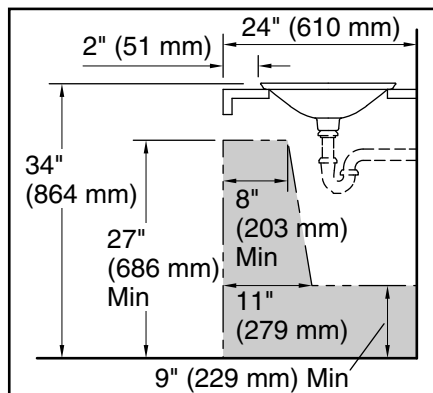

Dutchmaster Midnight Floral™ Carillon®

17-3/4" round drop-in bathroom sink, no overflow
K-30333-DM2

Recommended ADA Installation