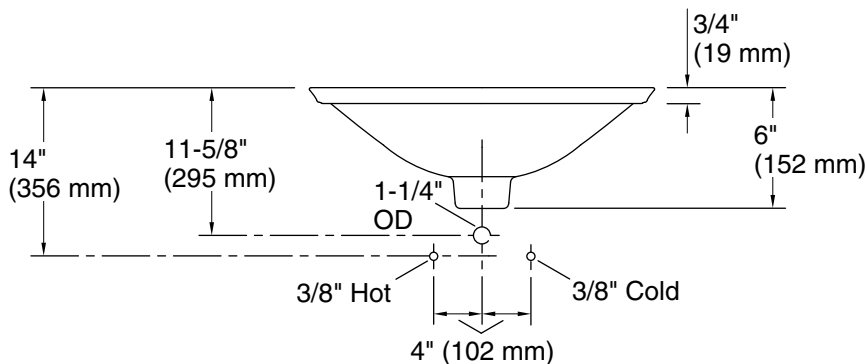

7-13-2024 01:28 - US

THE BOLD LOOK
OF **KOHLER**®

Dutchmaster Midnight Floral™ Carillon®

17-3/4" round drop-in bathroom sink, no overflow
K-30333-DM2

Recommended ADA Installation

Technical Information

All product dimensions are nominal.

- Bowl configuration: Single
- Bowl area (Only): Length: 17-1/4" (437 mm)
Width: 17-1/4" (437 mm)
Bowl depth: 4" (102 mm)
Water depth: 4" (102 mm)
- With overflow: No
- Template: 1242827, required, included