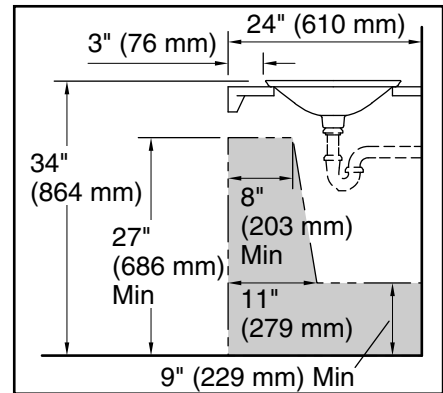

Dutchmaster Blush Floral™ Carillon®

21-1/4" rectangular drop-in bathroom sink, no overflow
K-30334-DM1

Recommended ADA Installation