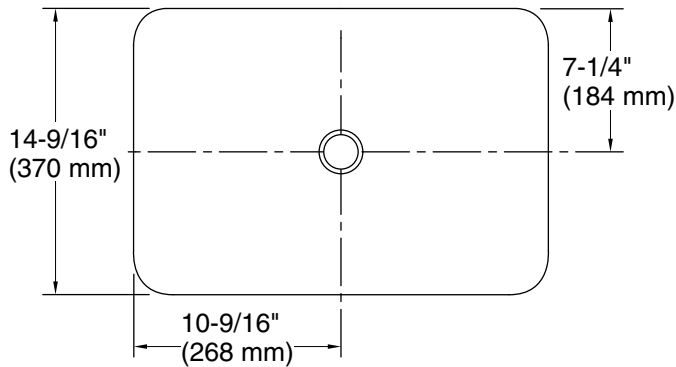

Dutchmaster Blush Floral™ Carillon®

21-1/4" rectangular drop-in bathroom sink, no overflow
K-30334-DM1

Recommended ADA Installation