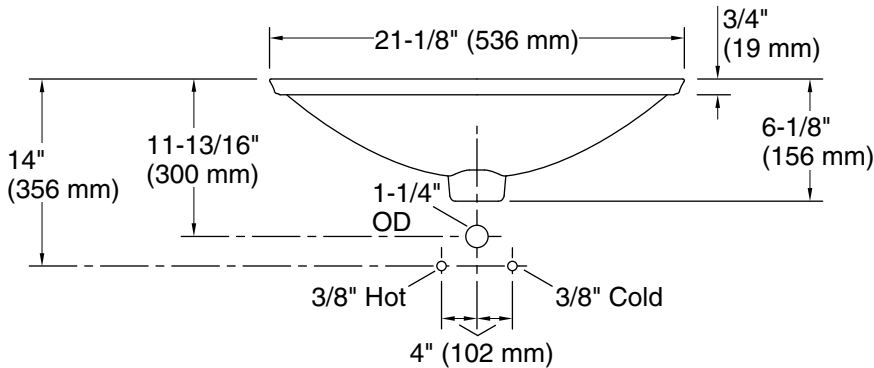

7-12-2024 00:06 - US

THE BOLD LOOK
OF **KOHLER**®

Dutchmaster Blush Floral™ Carillon®

21-1/4" rectangular drop-in bathroom sink, no overflow
K-30334-DM1

Recommended ADA Installation

Standard Installation

Technical Information

All product dimensions are nominal.

Bowl configuration: Single

Bowl area (Only): Length: 21-1/8" (536 mm)
Width: 14-9/16" (370 mm)
Bowl depth: 4-1/8" (105 mm)
Water depth: 4-1/8" (105 mm)

With overflow: No