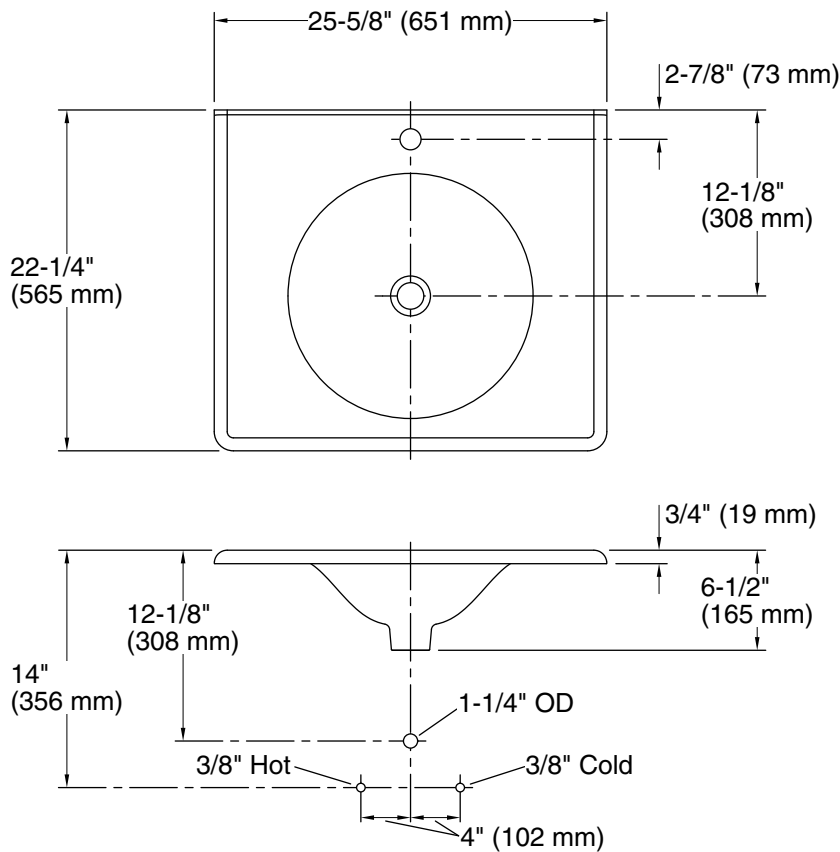

Iron/Impressions®

25" Enameled cast iron vanity top with integrated round sink
K-3048-1

Features

- Single faucet hole
- Round basin

Material

- KOHLER® enameled cast iron

Installation

- Vanity top

10-14-2024 22:56 - US/CA

THE BOLD LOOK
OF **KOHLER**®

Technical Information

All product dimensions are nominal.

Basin configuration:	Single Bowl
Bowl area (Only):	Water depth: 4-1/2" (114 mm)
Number of deck holes:	1
Faucet hole(s):	1-3/8" (35 mm)
Drain hole:	1-3/4" (44 mm)

Notes

Install this product according to the installation instructions.

NOTE: When selecting a faucet for this lavatory, ensure the faucet has a spout reach of 4-1/2" (114 mm) to 5" (127 mm) and has a spout height of 3" (76 mm) to 6" (152 mm).