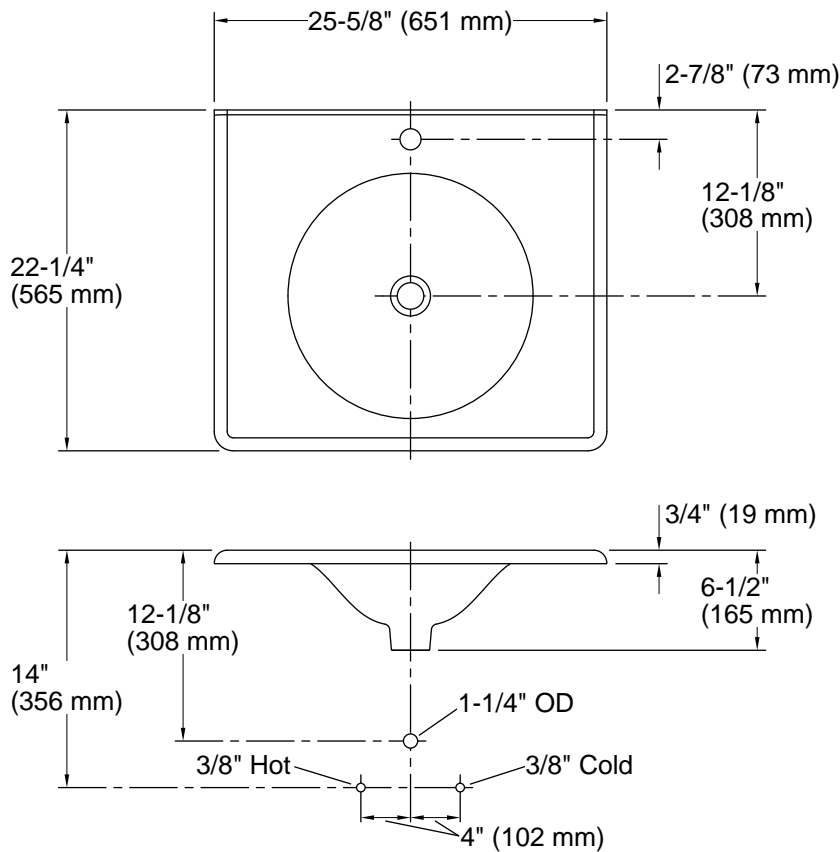

Iron/Impressions®

25" Enameled cast iron vanity top with integrated round sink
K-3048-1

Features

- Single faucet hole
- Round basin

Material

- KOHLER® enameled cast iron

Installation

- Vanity top

Technical Information

All product dimensions are nominal.

Basin configuration:	Single Bowl
Bowl area (Only):	Water depth: 4-1/2" (114 mm)
Number of deck holes:	1
Faucet hole(s):	1-3/8" (35 mm)
Drain hole:	1-3/4" (44 mm)

Notes

Install this product according to the installation instructions.

NOTE: When selecting a faucet for this lavatory, ensure the faucet has a spout reach of 4-1/2" (114 mm) to 5" (127 mm) and has a spout height of 3" (76 mm) to 6" (152 mm).