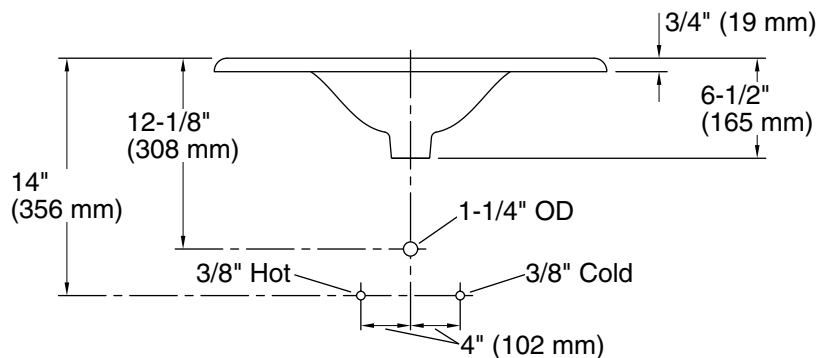

Iron/Impressions®

25" Enameled cast iron vanity top with integrated round sink
K-3048-8

Features

- 8" (203 mm) widespread faucet holes
- Round basin

Material

- KOHLER® enameled cast iron

Installation

- Vanity top

3-13-2025 20:53 - US/CA

THE BOLD LOOK
OF **KOHLER**®

Technical Information

All product dimensions are nominal.

Basin configuration:	Single Bowl
Center(s):	8" (203 mm)
Bowl area (Only):	Water depth: 4-1/2" (114 mm)
With overflow:	No
Number of deck holes:	3
Faucet hole(s):	1-3/8" (35 mm)
Drain hole:	1-3/4" (44 mm)

Notes

Install this product according to the installation instructions.

NOTE: When selecting a faucet for this lavatory, ensure the faucet has a spout reach of 4-1/2" (114 mm) to 5" (127 mm) and has a spout height of 3" (76 mm) to 6" (152 mm).