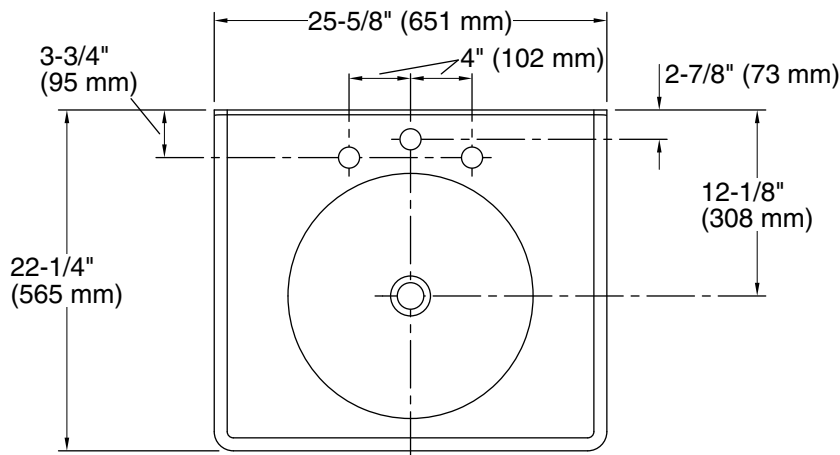

Iron/Impressions®

25" Enameled cast iron vanity top with integrated round sink
K-3048-8

Features

- 8" (203 mm) widespread faucet holes
- Round basin

Material

- KOHLER® enameled cast iron

Installation

- Vanity top

3-13-2025 20:53 - US/CA

THE BOLD LOOK
OF **KOHLER**®

Technical Information

All product dimensions are nominal.

Basin configuration:	Single Bowl
Center(s):	8" (203 mm)
Bowl area (Only):	Water depth: 4-1/2" (114 mm)
With overflow:	No
Number of deck holes:	3
Faucet hole(s):	1-3/8" (35 mm)
Drain hole:	1-3/4" (44 mm)

Notes

Install this product according to the installation instructions.

NOTE: When selecting a faucet for this lavatory, ensure the faucet has a spout reach of 4-1/2" (114 mm) to 5" (127 mm) and has a spout height of 3" (76 mm) to 6" (152 mm).