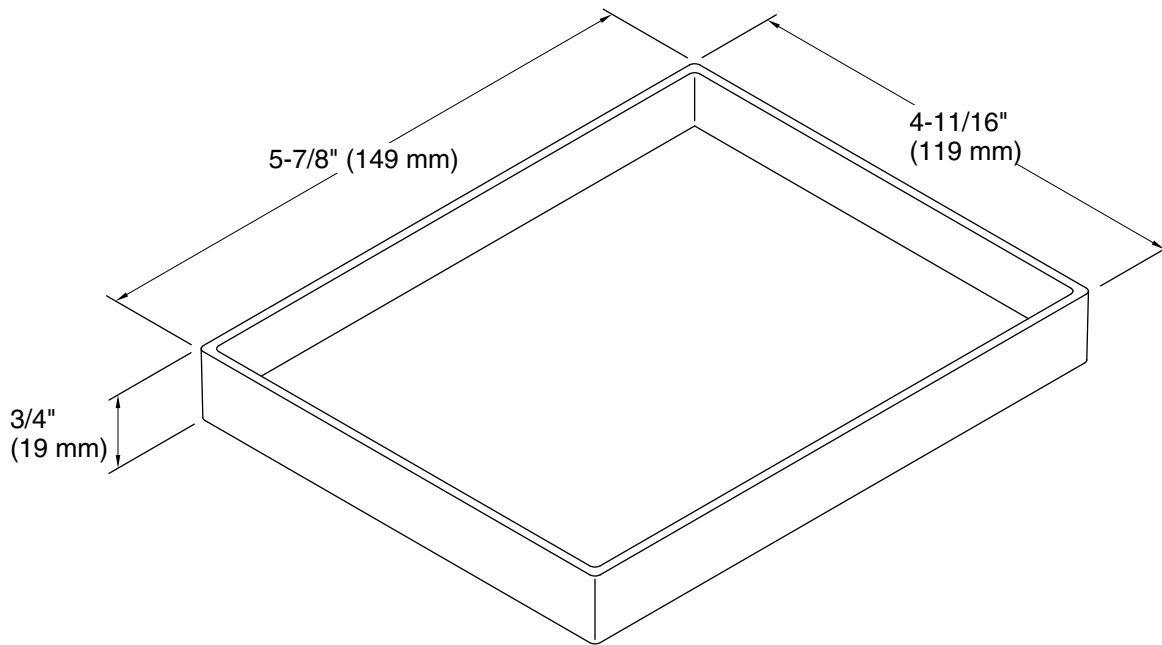

Technical Information

All product dimensions are nominal.

Material: Plastic, Silicone