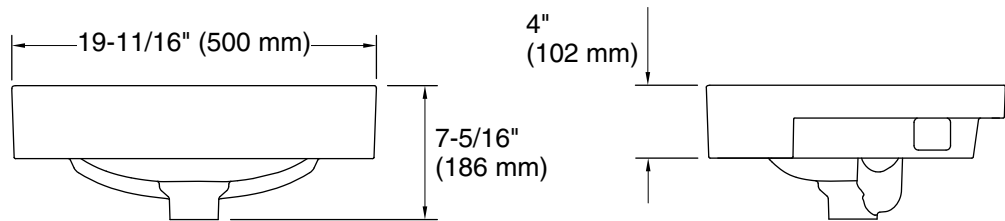

Forefront™ Brink

500 mm Rectangle semi-recessed bathroom sink
with deck
K-30507T-1

Features

- Single faucet hole at deck center
- Rectangular basin
- Semi-recessed design extends beyond front of vanity top
- Ultra-thin edges
- Excellent water containment
- Center drain
- With overflow

Material

- Vitreous china

Installation

- Semi-recessed

Codes/Standards

Plumbing Standards
GB/T 6952

See website for detailed warranty information.

Available Colors/Finishes

Color tiles intended for reference only.

Color	Code	Description
-------	------	-------------

	0	White
---	---	-------

Technical Information

All product dimensions are nominal.

Notes

Install this product according to the installation instructions.