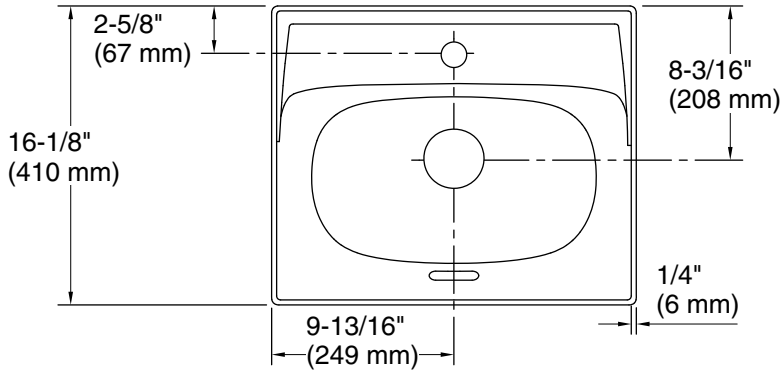

Forefront™ Brink

500 mm Rectangle semi-recessed bathroom sink
with deck
K-30507T-1

Features

- Single faucet hole at deck center
- Rectangular basin
- Semi-recessed design extends beyond front of vanity top
- Ultra-thin edges
- Excellent water containment
- Center drain
- With overflow

Color tiles intended for reference only.

Color	Code	Description
-------	------	-------------

	0	White
---	---	-------

Technical Information

All product dimensions are nominal.

Notes

Install this product according to the installation instructions.