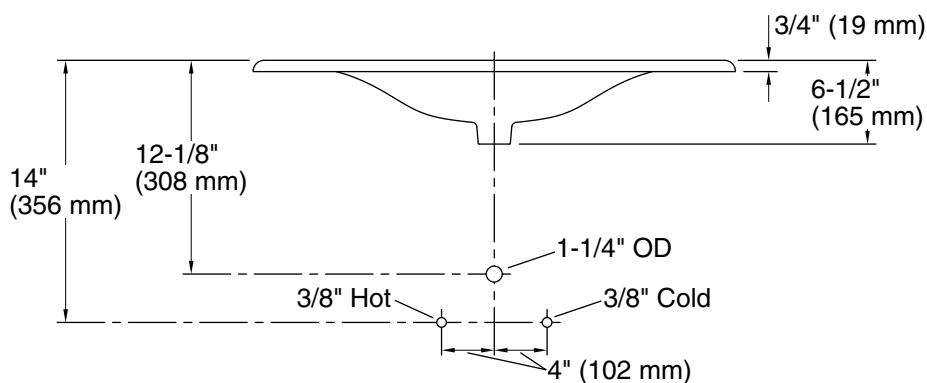

Iron/Impressions®

37" Enameled cast iron vanity top with integrated oval sink

K-3051-8

Features

- 8" (203 mm) widespread faucet holes
- Elongated oval basin

Material

- KOHLER® enameled cast iron

Installation

10-2-2024 22:50 - US/CA

THE BOLD LOOK
OF **KOHLER**®

Technical Information

All product dimensions are nominal.

| | |
|-----------------------|---|
| Bowl configuration: | Single Bowl |
| Center(s): | 8 |
| Bowl area (Only): | Length: 32" (813 mm) Width: 13-7/8" (352 mm) |
| Number of deck holes: | 3 |
| Faucet hole spacing: | 8" (203 mm) |
| Faucet hole(s): | 1-3/8" (35 mm) |
| Drain hole: | 1-3/4" (44 mm) |

Notes

Install this product according to the installation instructions.

NOTE: When selecting a faucet for this bathroom sink, ensure the faucet has a spout reach of 4-1/2" (114 mm) to 5" (127 mm) and has a spout height of 3" (76 mm) to 6" (152 mm).