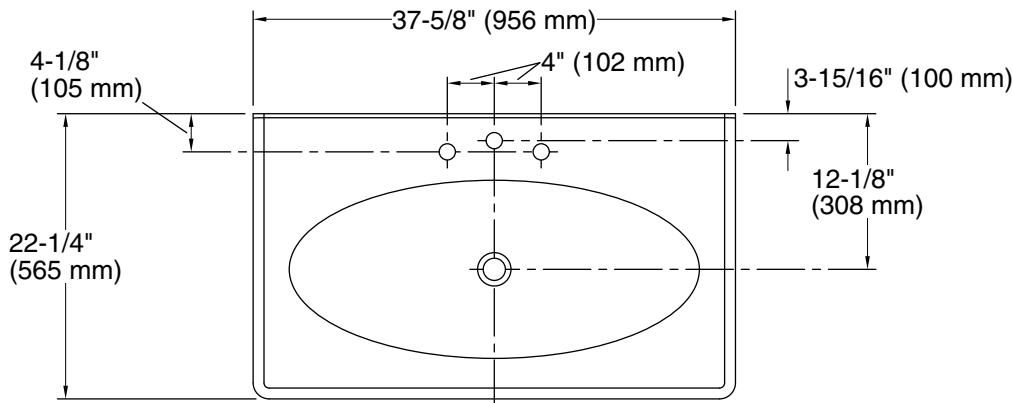

Iron/Impressions®

37" Enameled cast iron vanity top with integrated oval sink

K-3051-8

Features

- 8" (203 mm) widespread faucet holes
- Elongated oval basin

Material

- KOHLER® enameled cast iron

Installation

10-2-2024 22:50 - US/CA

THE BOLD LOOK
OF **KOHLER**®

Technical Information

All product dimensions are nominal.

| | |
|-----------------------|---|
| Bowl configuration: | Single Bowl |
| Center(s): | 8 |
| Bowl area (Only): | Length: 32" (813 mm) Width: 13-7/8" (352 mm) |
| Number of deck holes: | 3 |
| Faucet hole spacing: | 8" (203 mm) |
| Faucet hole(s): | 1-3/8" (35 mm) |
| Drain hole: | 1-3/4" (44 mm) |

Notes

Install this product according to the installation instructions.

NOTE: When selecting a faucet for this bathroom sink, ensure the faucet has a spout reach of 4-1/2" (114 mm) to 5" (127 mm) and has a spout height of 3" (76 mm) to 6" (152 mm).