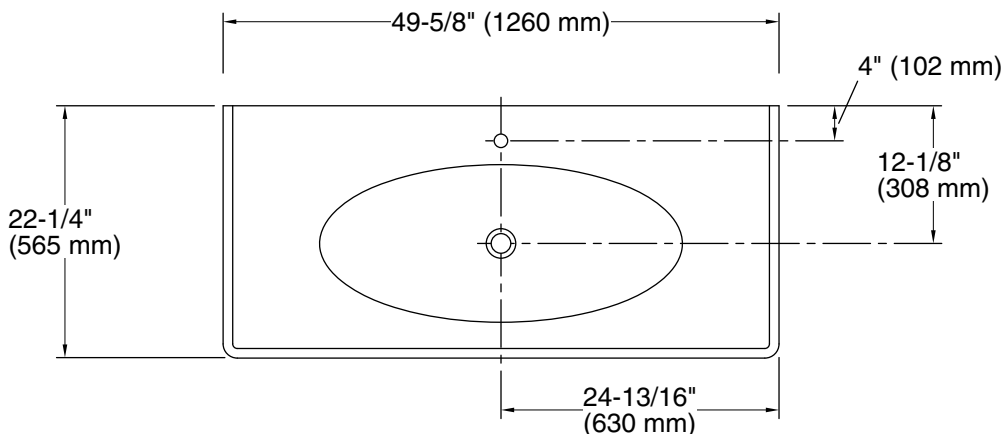

11-3-2024 22:23 - US/CA

THE BOLD LOOK
OF **KOHLER**®

Technical Information

All product dimensions are nominal.

Basin configuration:	Single Bowl
Bowl area (Only):	Length: 32" (813 mm) Width: 13-7/8" (352 mm) Water depth: 4-1/2" (114 mm)
Number of deck holes:	1
Faucet hole(s):	1-3/8" (35 mm)
Drain hole:	1-3/4" (44 mm)

Notes

Install this product according to the installation instructions.

Product does not have an overflow.

NOTE: When selecting a faucet for this bathroom sink, ensure the faucet has a spout reach of 4-1/2" (114 mm) to 5" (127 mm) and has a spout height of 3" (76 mm) to 6" (152 mm).