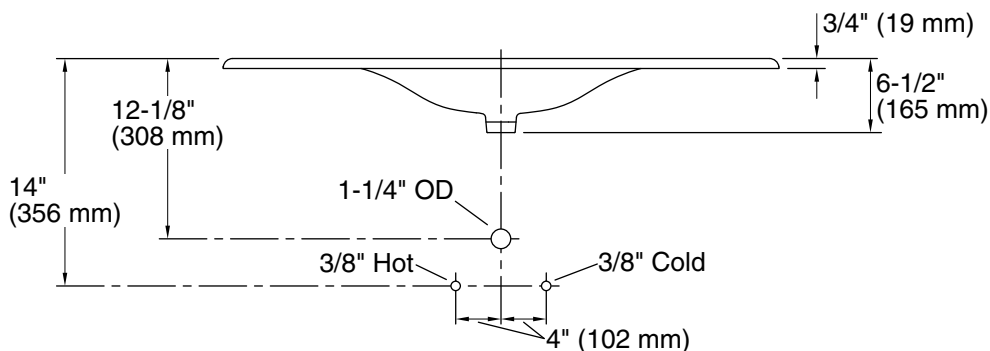

11-3-2024 22:23 - US/CA

THE BOLD LOOK
OF **KOHLER**®

Technical Information

All product dimensions are nominal.

Basin configuration:	Single Bowl
Bowl area (Only):	Length: 32" (813 mm) Width: 13-7/8" (352 mm) Water depth: 4-1/2" (114 mm)
Number of deck holes:	1
Faucet hole(s):	1-3/8" (35 mm)
Drain hole:	1-3/4" (44 mm)