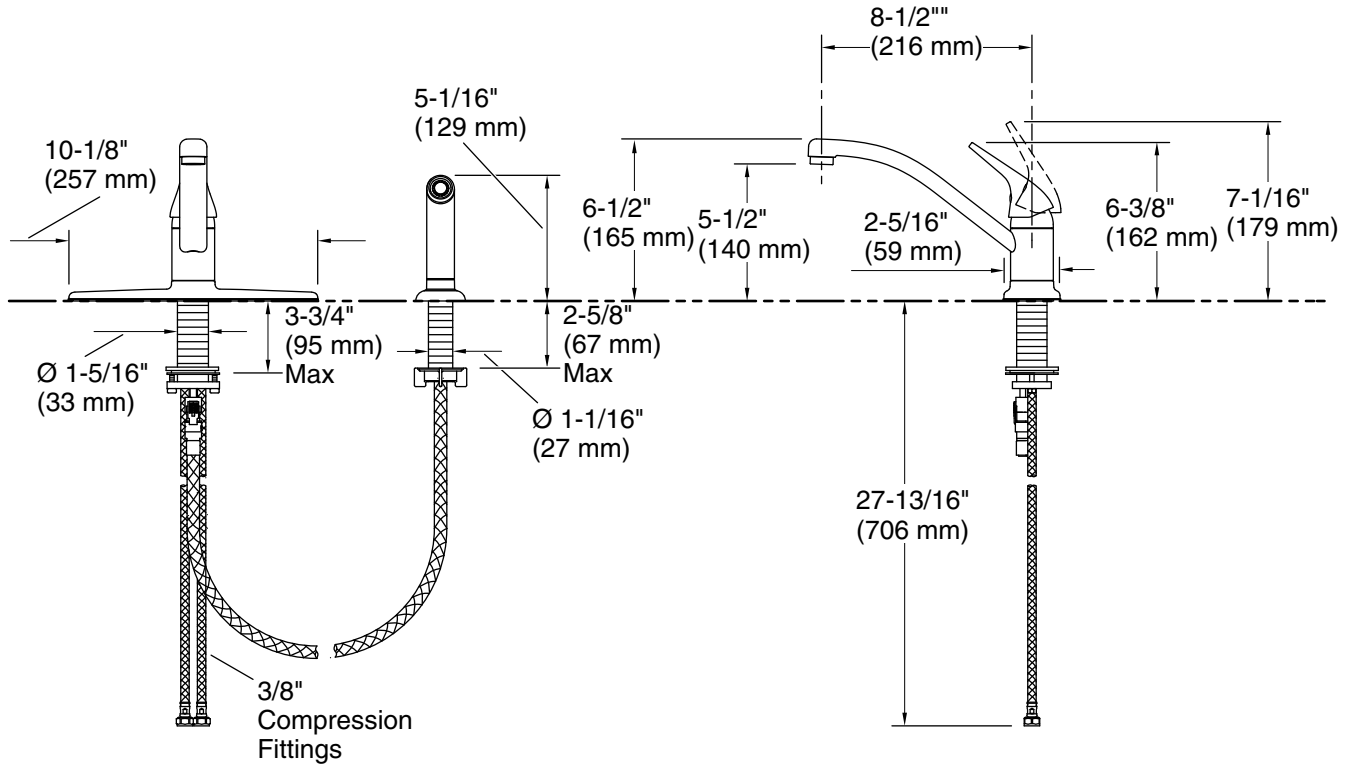

Features

- 8-1/2" (216 mm) swing spout reach
- Single lever handle makes adjusting water temperature easy.
- Aerated flow
- Temperature memory allows faucet to be turned on and off at the temperature set during prior usage
- Matching side sprayer provides flexibility and convenience for cleaning and food prep
- 1.5 gpm (5.7 lpm) maximum flow rate at 60 psi (4.14 bar)
- KOHLER® ceramic disc valves exceed industry longevity standards for a lifetime of durable performance

Technical Information

All product dimensions are nominal.

Faucet:

Flow rate: 1.5 gal/min (5.7 l/min)

Drain included: No

Spout:

Spout reach: 8-1/2" (216 mm)

Handshower: