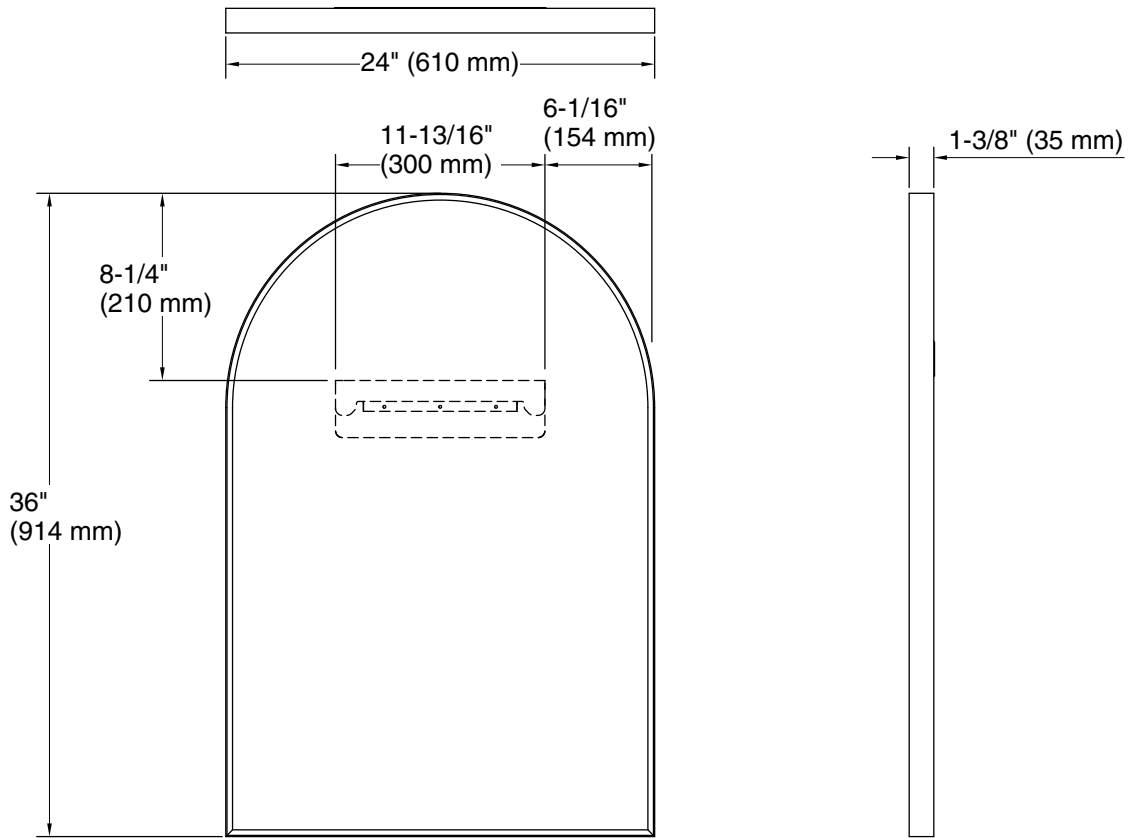

Color	Code	Description
	BGL	Moderne Brushed Gold
	BNL	Brushed Nickel
	CPL	Polished Chrome
	BLL	Matte Black

Technical Information

All product dimensions are nominal.

Notes

Install this product according to the installation instructions.