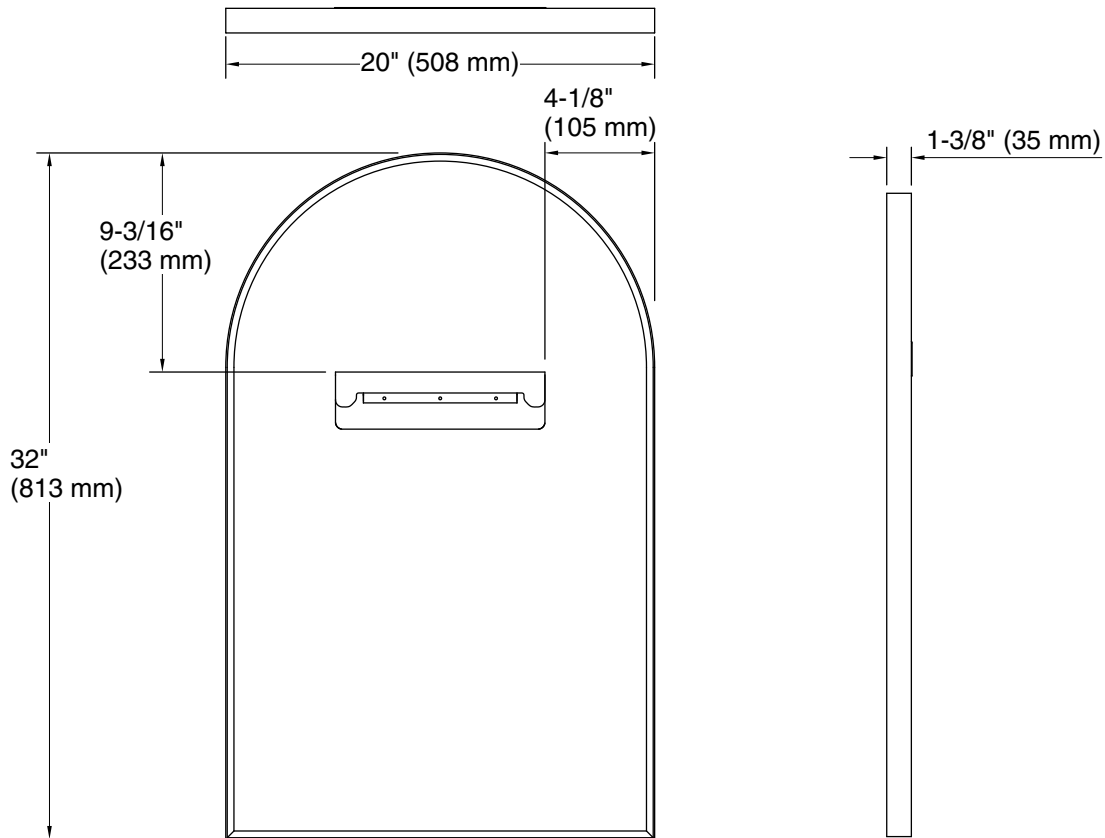

Color	Code	Description
	BGL	Moderne Brushed Gold
	BNL	Brushed Nickel
	CPL	Polished Chrome
	BLL	Matte Black

Technical Information

All product dimensions are nominal.

Lighting included: No

Notes

Install this product according to the installation instructions.