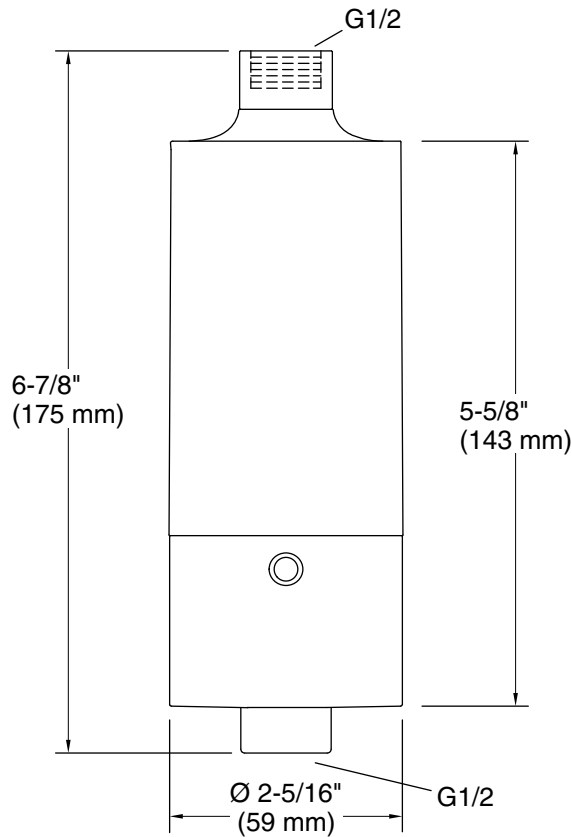

Features

- Designed to work with handshowers to reduce chlorine and odor in water
- Reduces chlorine and odor, and controls scale
- Reduces skin dryness and irritation and is gentle on your hair
- Filter system attaches to most exposed shower valves, handshower hoses and wall elbows with a simple threaded connection
- 4.0 gpm (15.1 lpm) maximum flow rate at 20 psi (1.3 bar)
- Filter media lasts up to 8,000 gallons (30,000 liters) or six months
- Recommended filter cartridge replacement every six months
- Intuitive filter replacement indicator
- Includes one filter cartridge
- Simple, elegant design to complement a variety of bathroom styles

Material

- Solid metal and acrylic construction

Recommended Products/Accessories

- K-30647 Shower filter replacement
- K-76330 Shower arm with 3-way diverter
- K-76331 Shower arm with 2-way diverter
- K-76332 Wall-mount rainhead arm with 3-way diverter
- K-76333 Wall-mount shower arm with 2-way diverter
- K-76336 Rainhead arm with 3-way diverter
- K-76337 Rainhead arm with 2-way diverter

Technical Information

All product dimensions are nominal.

Drain included: No

Handshower:

Rated maximum flow: 0 gal/min (0 l/min)

Showerhead/Body Spray:

Rated maximum flow: 4 gal/min (15.1 l/min)

Notes