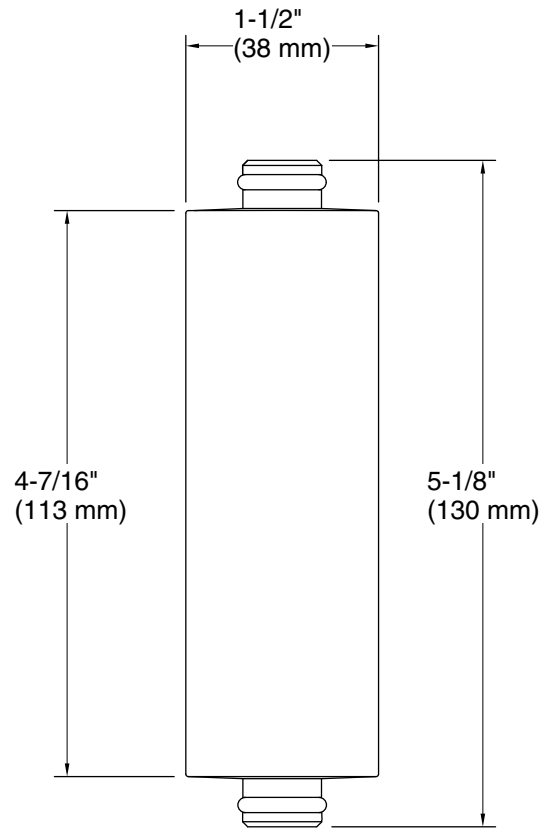

Technical Information

All product dimensions are nominal.

Drain included: No

Handshower:

Rated maximum flow: 0 gal/min (0 l/min)

Showerhead/Body Spray:

Rated maximum flow: 4 gal/min (15.1 l/min)

Notes

Install this product according to the installation instructions.

Replace filter cartridge every 6 months.