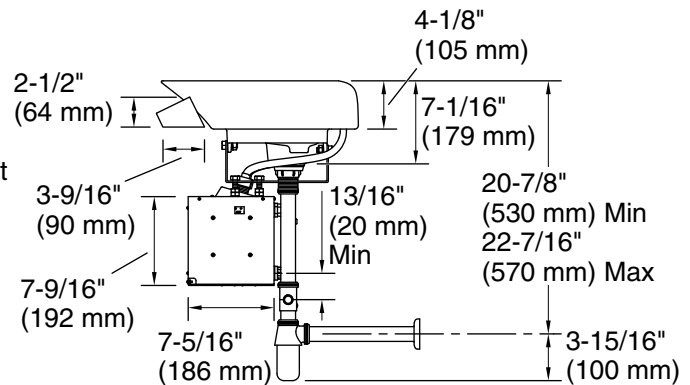

### Technical Information

All product dimensions are nominal.

Min. base cabinet width: 36" (914 mm)

Template: Above-counter, 1486829-IN7, required, included