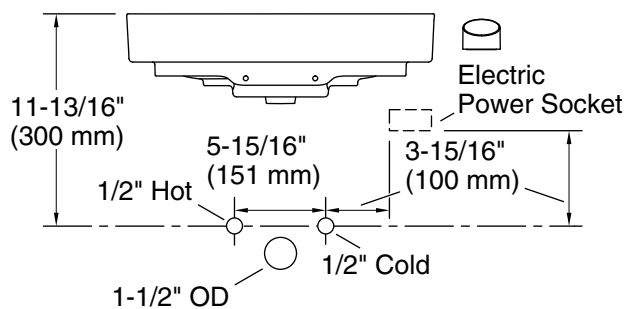

### Technical Information

All product dimensions are nominal.

Min. base cabinet width: 36" (914 mm)

Template: Above-counter, 1486829-IN7, required, included