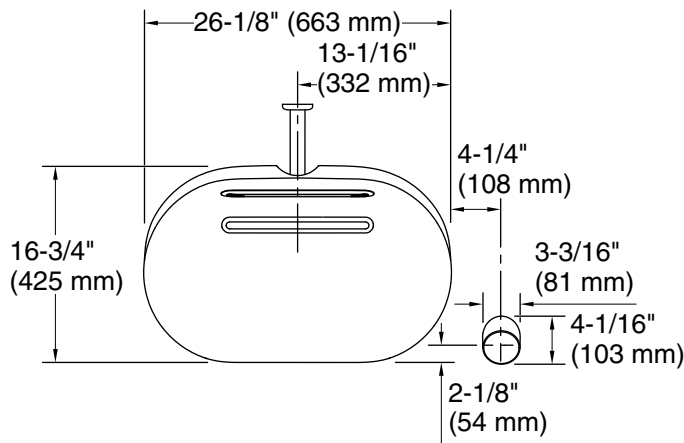

## Installation

- Vessel sink
- Generator attaches under counter to bottom of sink

### Technical Information

All product dimensions are nominal.

Min. base cabinet width: 36" (914 mm)

Template: Above-counter, 1486829-IN7, required, included