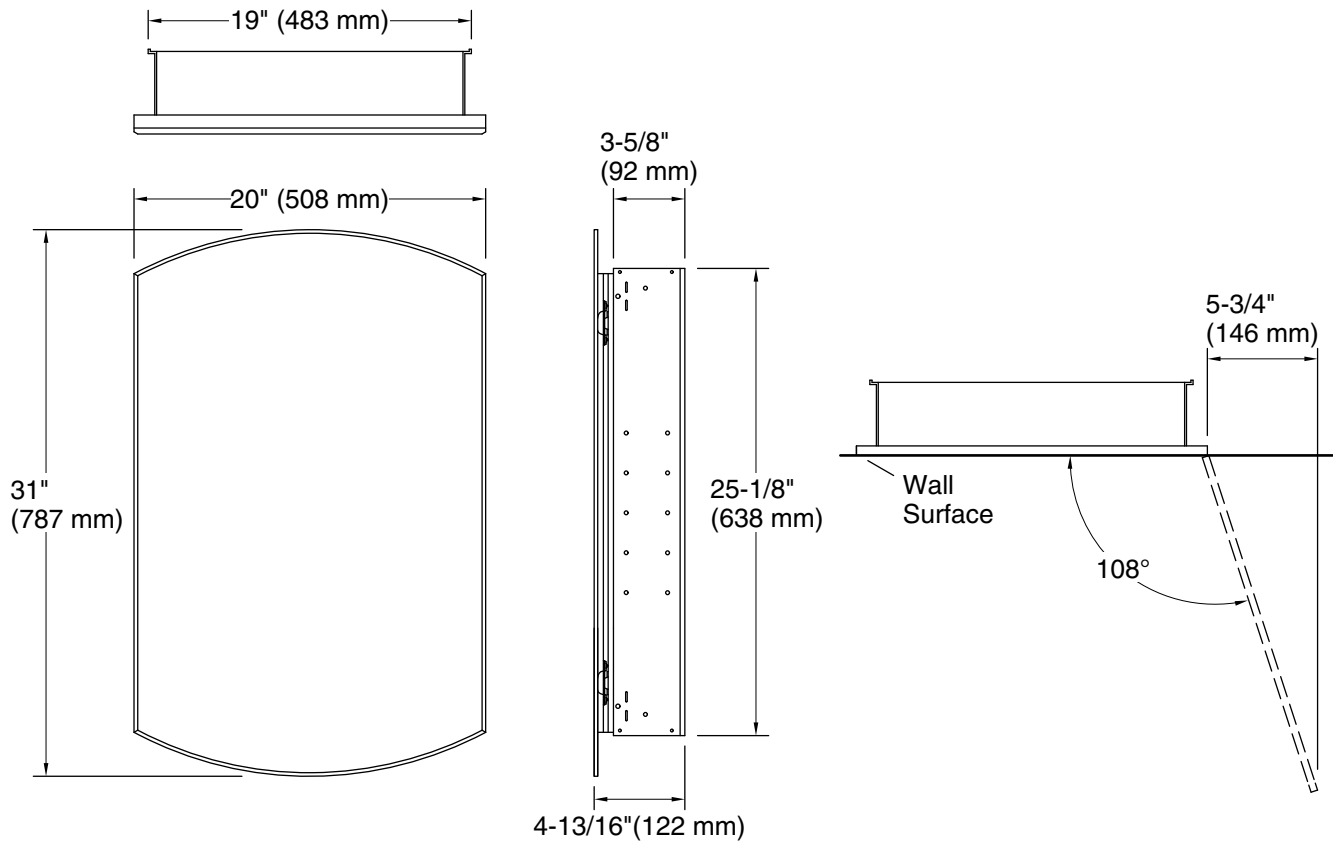

## Features

- Two adjustable tempered-glass shelves offer additional bathroom storage
- Full-overlay mirrored door with beveled edges
- Mirrors on back of door and interior back of cabinet
- Two-way adjustable hinges with 108° opening capability for easy cabinet access
- Includes side mirror kit for surface-mount installation
- Coordinates with other products in the Archer collection

## Installation

- Can be installed with left- or right-hand swing
- Includes mounting hardware for surface or recessed installation

## Technical Information

All product dimensions are nominal.

## Notes

Install this product according to the installation guide.

When determining the height of the medicine cabinet, ensure the mirrored door will clear all obstacles (such as a faucet). A minimum distance of 3" (76 mm) is required.