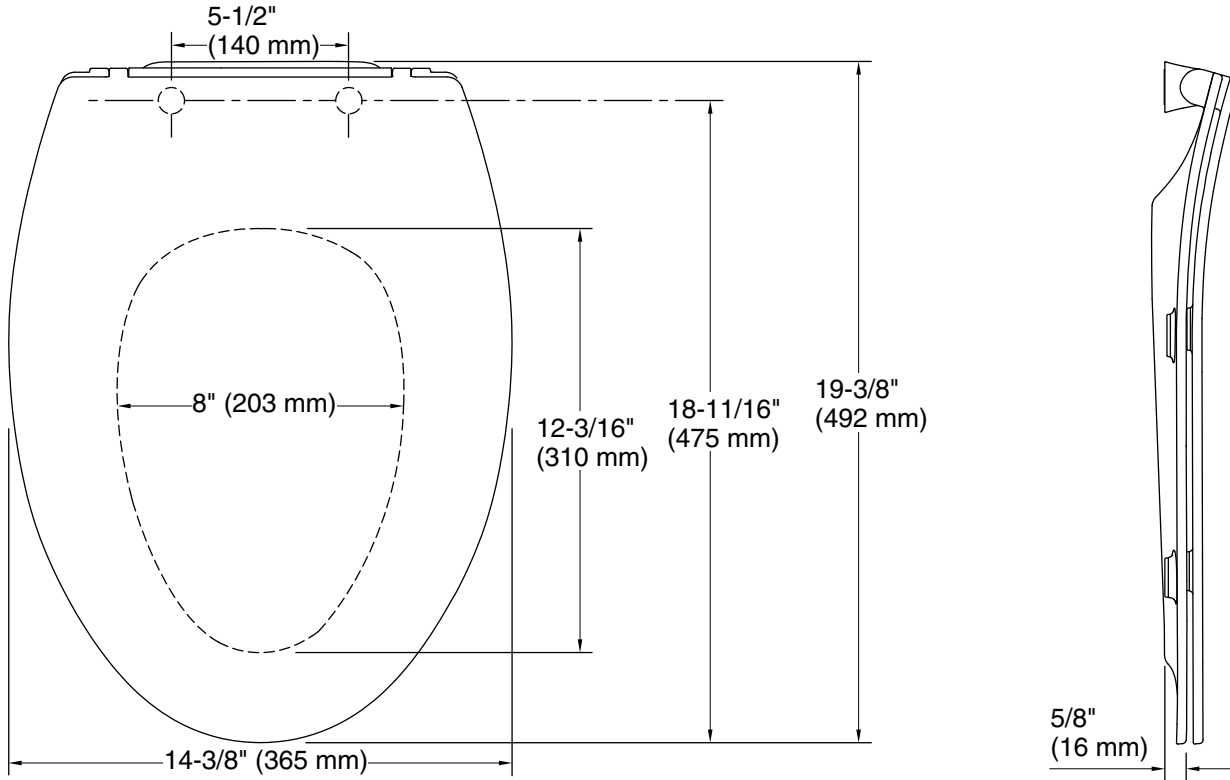

Carbyne®
Quiet-Close™ elongated toilet seat
K-30780

Features

- Recommended for use on K-1381 and K-28161 Veil toilets, K-5172 San Souci toilet, K-75790 Persuade toilet, and K-78080 Reach toilet
- Quiet-Close™ elongated lid and seat prevents slamming
- Grip-Tight bumpers hold seat firmly in place
- Grip-Tight installation hardware makes it easy to fasten the seat – everything is done from above the bowl
- Color-matched plastic hinge
- Hinge is concealed by lid when closed to offer a clean profile
- Unit lifts off effortlessly for easy cleaning and clicks back into place when done
- Contoured seat for user comfort
- Thermoset plastic material is strong and durable, allowing for a thin, modern aesthetic with enhanced scratch-resistance

Color Code Description

	0	White
---	---	-------

Technical Information

All product dimensions are nominal.

Seat shape type: Elongated
Seat front type: Closed-front
Seat-mounting holes: 5-1/2" (140 mm)

Notes