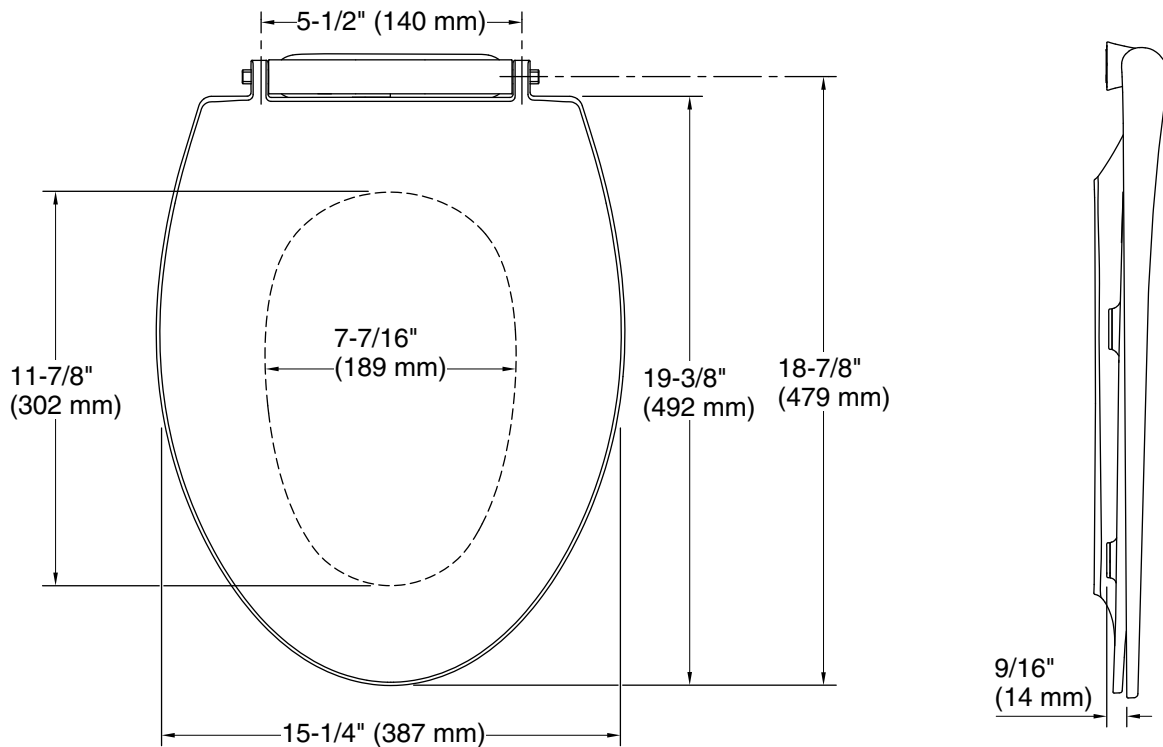

Willow® Quiet-Close™

Elongated toilet seat
K-30781

Features

- Recommended for use on K-1381 and K-28161 Veil toilets, K-5172 San Souci toilet, K-75790 Persuade toilet, and K-78080 Reach toilet
- Quiet-Close™ elongated lid and seat prevents slamming
- Grip-Tight bumpers hold seat firmly in place
- Grip-Tight installation hardware makes it easy to fasten the seat – everything is done from above the bowl
- Color-matched plastic hinge
- Hinge is concealed by lid when closed to offer a clean profile
- Unit lifts off effortlessly for easy cleaning and clicks back into place when done
- Contoured seat for user comfort
- Thermoset plastic material is strong and durable, allowing for a thin, modern aesthetic with enhanced scratch-resistance

Color	Code	Description
-------	------	-------------

	0	White
---	---	-------

Technical Information

All product dimensions are nominal.

Seat shape type: Elongated
Seat front type: Closed-front
Seat-mounting holes: 5-1/2" (140 mm)