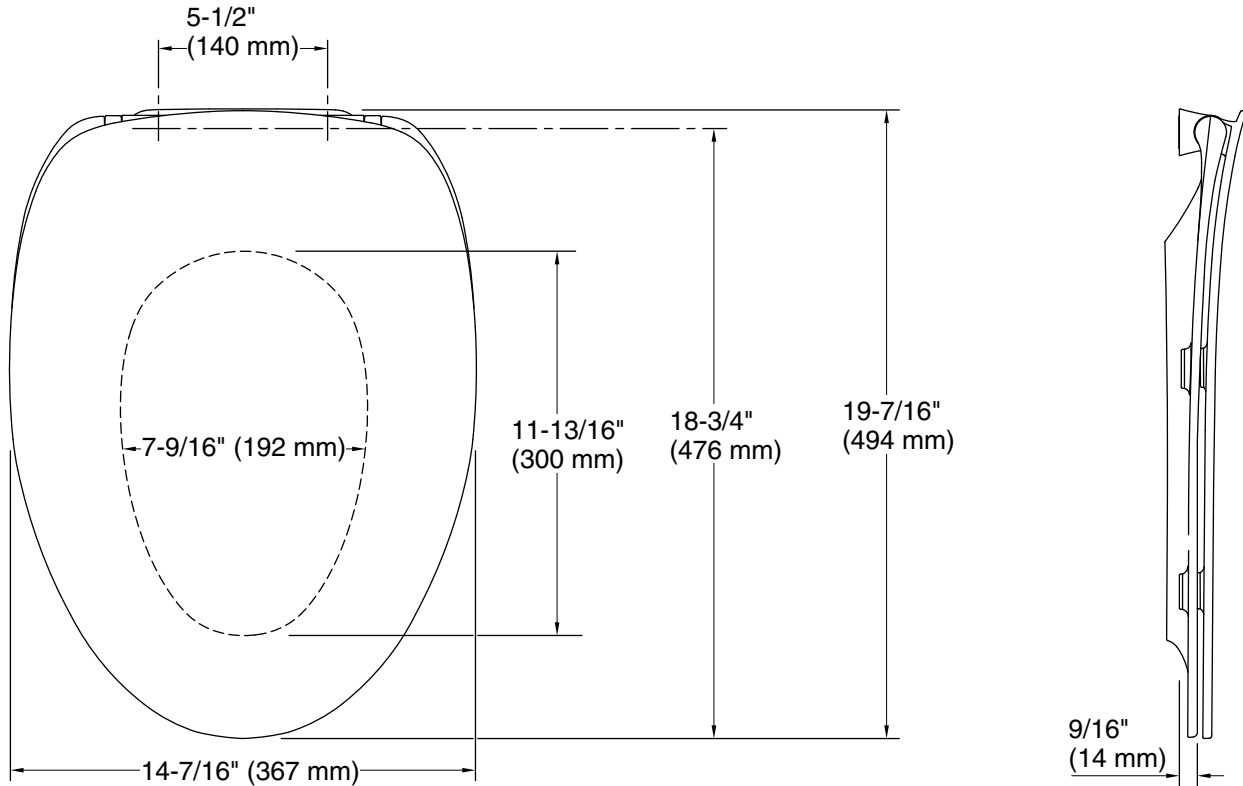

### Technical Information

All product dimensions are nominal.

Seat shape type: Elongated  
Seat front type: Closed-front  
Seat-mounting holes: 5-1/2" (140 mm)