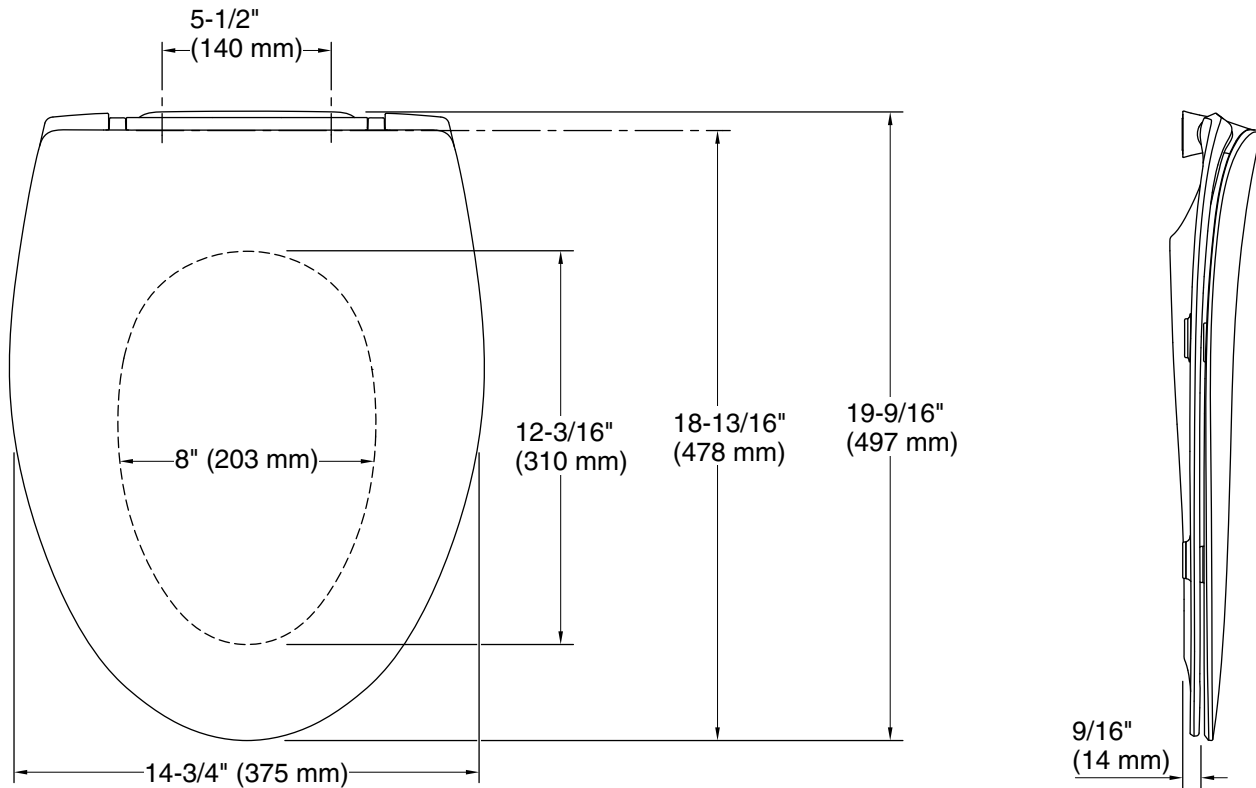

Features

- Recommended for use on K-1381 and K-28161 Veil toilets, K-5172 San Souci toilet, K-75790 Persuade toilet, and K-78080 Reach toilet
- Quiet-Close™ elongated lid and seat prevents slamming
- Grip-Tight bumpers hold seat firmly in place
- Grip-Tight installation hardware makes it easy to fasten the seat – everything is done from above the bowl
- Color-matched plastic hinge
- Hinge is concealed by lid when closed to offer a clean profile
- Unit lifts off effortlessly for easy cleaning and clicks back into place when done
- Contoured seat for user comfort
- Thermoset plastic material is strong and durable, allowing for a thin, modern aesthetic with enhanced scratch-resistance

Color	Code	Description
-------	------	-------------

	0	White
-------------------------------------------------------------------------------------	---	-------

Technical Information

All product dimensions are nominal.

Seat shape type: Elongated
 Seat front type: Closed-front
 Seat-mounting holes: 5-1/2" (140 mm)

Notes

Install this product in accordance with the installation instructions.