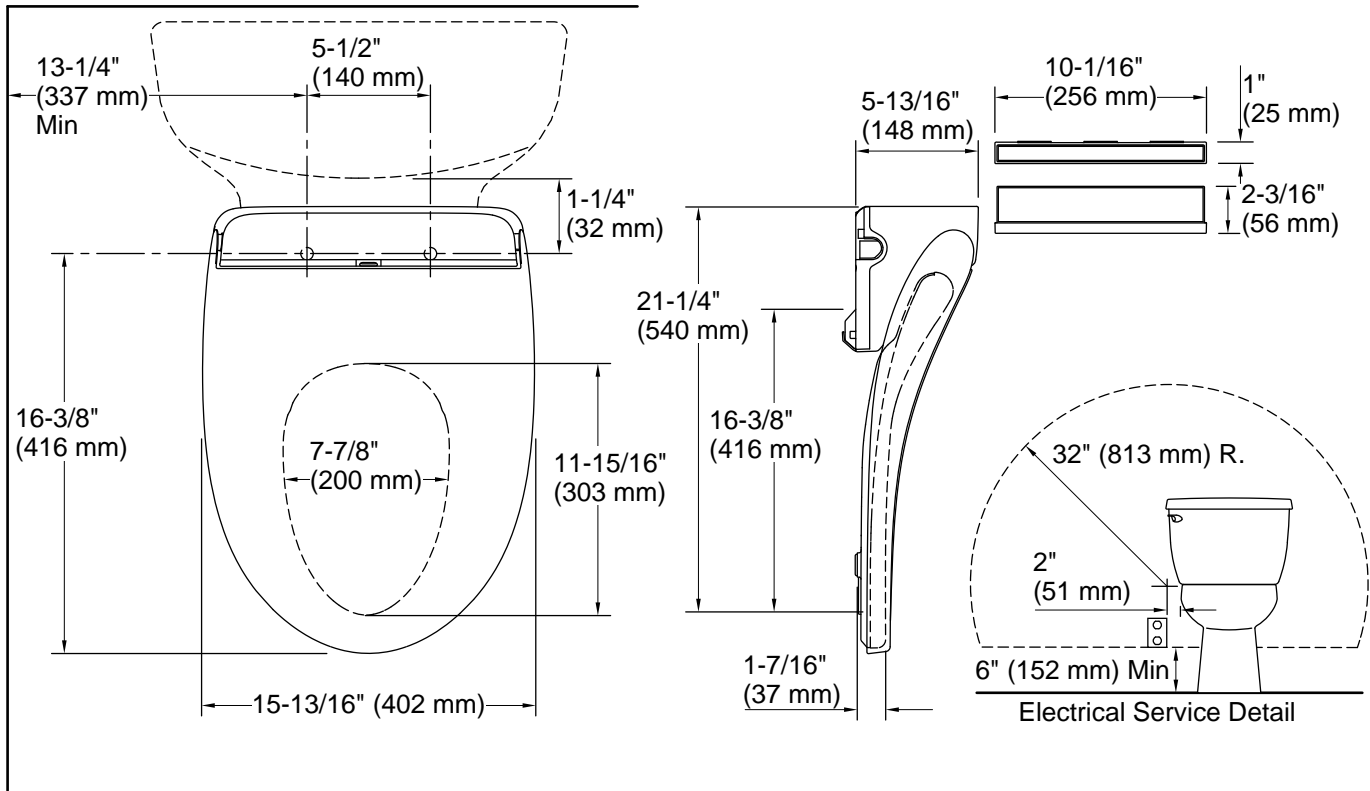

Required Electrical Service

One dedicated circuit required, protected with Class A Ground-Fault Circuit-Interrupter (GFCI). Outside North America, this device may be known as a Residual Current Device (RCD).

Bidet toilet seat: 120 V, 15 A, 60 Hz

Technical Information

All product dimensions are nominal.

Seat shape type: Elongated
Seat front type: Closed-front
Seat-mounting holes: 5-1/2" (140 mm)
Electrical component rating: Bidet toilet seat: 120 V, 15 A, 60 Hz, 1450 W
Power cord length: 51" (1295 mm)

Notes

Install this product according to the installation guide.