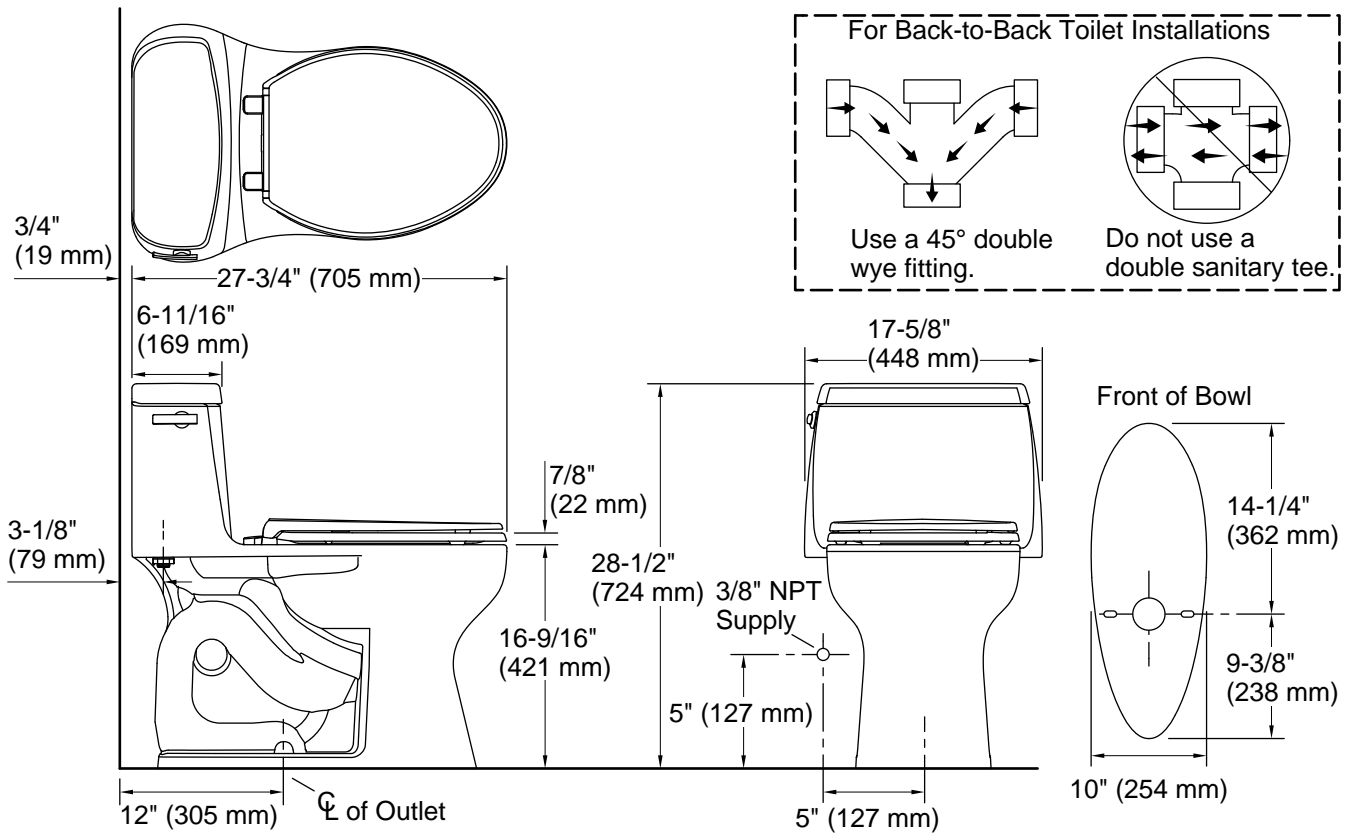

Santa Rosa™
 ContinuousClean ST one-piece compact elongated
 toilet, 1.28 gpf
K-30812

Features

- One-piece toilets integrate the tank and bowl into a seamless, easy-to-clean design
- Compact elongated bowl offers added comfort while occupying the same space as a round-front bowl
- Comfort Height® feature offers chair-height seating that makes sitting down and standing up easier for most adults
- 1.28 gpf (4.8 lpf)
- Left-hand Polished Chrome trip lever
- 2-1/8" (54 mm) fully glazed trapway
- Revolution 360® flushing technology generates a forceful swirling motion to keep the bowl clean longer
- CleanCoat™ surface treatment inhibits the growth of water scale and mineral stains for improved ease of cleaning
- ContinuousClean system automatically dispenses cleaning solution with every flush
- Works with any white toilet bowl cleaner tablet. Tablets last up to six months in ContinuousClean ST system
- Precision-engineered tank, bowl, and trapway create strong siphon during flushing
- AquaPiston® canister optimizes the flow out of the tank, harnessing gravity and the natural powerful reducing cascade of water to increase the power and effectiveness of the flush
- Easy-to-flush canister design requires less force to actuate than a 3" (76 mm) flapper, and has 90% less exposed seal material which resists conditions that cause wear, tear, shrinkage and swelling

Installation

- Standard 12" (305 mm) rough-in
- Supply line sold separately

Recommended Products/Accessories

- K-8298 PureWash® E590 Elongated bidet toilet seat
- K-5420 Low-Profile Bolt Caps
- K-30919-L Left-hand trip lever

Technical Information

All product dimensions are nominal.

Toilet type:	Floor-mount
Waste Outlet:	Floor
Bowl shape:	Elongated
Flush type:	Revolution 360, AquaPiston
Trap passageway:	2" (51 mm)
Water surface size:	10" x 8" (254 mm x 203 mm)
Rim to water surface:	6-11/16" (170 mm)
Rough-in:	12" (305 mm)
Seat-mounting holes:	5-1/2" (140 mm)