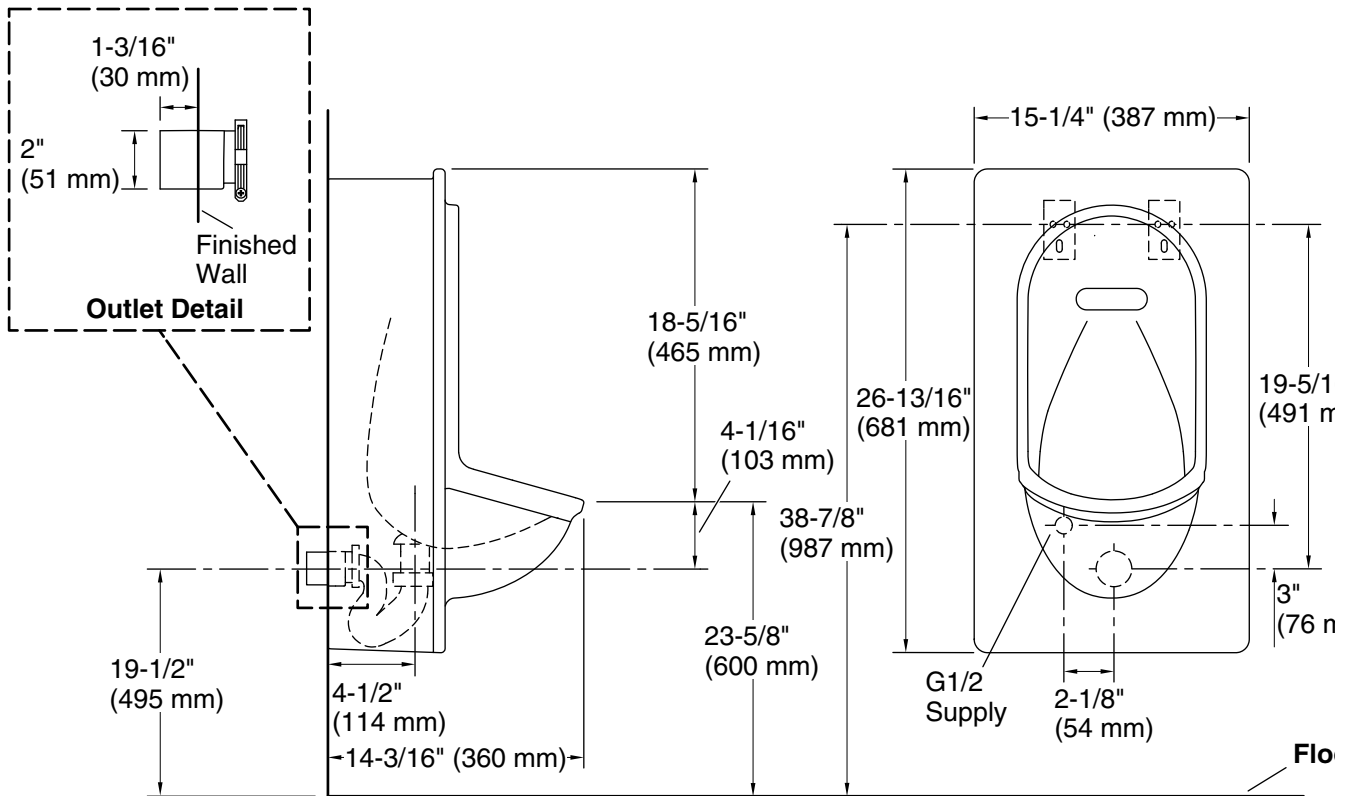

### Installation

- Trapway secures urinal to wall, eliminating bolts for a faster installation
- Wall-mount

### Technical Information

All product dimensions are nominal.

Spud size: 1/2, Inlet, Rear

Min. Water per Flush: 0.125 gpf (0.5 lpf)

Max. Water per Flush: 0.125 gpf (0.5 lpf)

Designed for the above water use when installed with a water-saving flushometer.