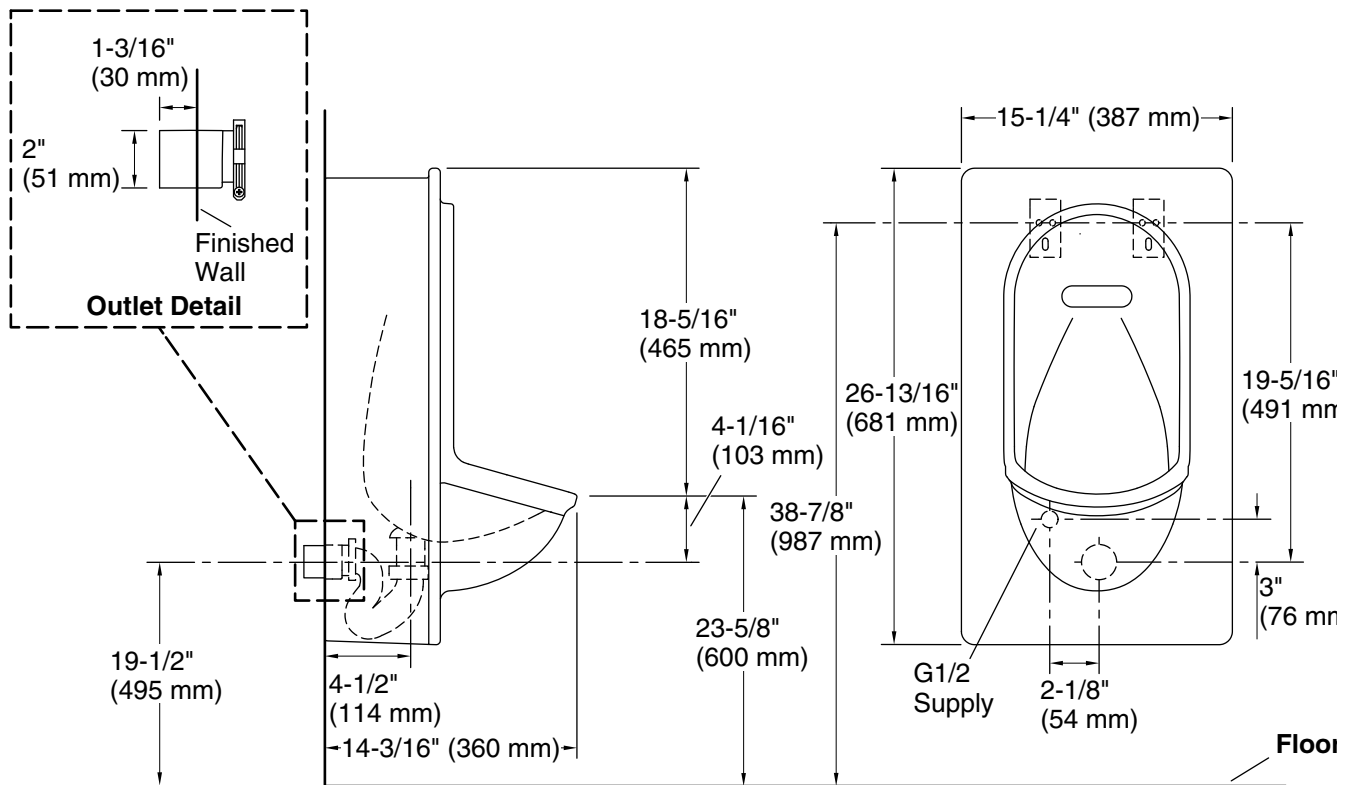

Features

- Washout urinal
- 0.66 gpf (2.5 lpf)
- Touchless urinals deliver a hygienic, hands-free user experience
- Compact, modern washdown urinal with no exposed bolt connections
- Classic design is perfect for public bathrooms
- Smooth contours make cleaning fixture fast and easy
- Extended lip helps keep floor cleaner
- Back wall design provides superior splash containment
- G 1/2" rear spud

Material

- Vitreous china urinal

Installation

- Trapway secures urinal to wall, eliminating bolts for a faster installation
- Wall-mount

Codes/Standards

Plumbing Standards
GB 28377
GB/T 6952

See website for detailed warranty information.

Available Colors/Finishes

Color tiles intended for reference only.

Color	Code	Description
-------	------	-------------

	0	White
---	---	-------

Technical Information

All product dimensions are nominal.

Spud size: 1/2, Inlet, Rear

Min. Water per Flush: 0.8 gpf (2.5 lpf)

Max. Water per Flush: 0.8 gpf (2.5 lpf)

Designed for the above water use when installed with a water-saving flushometer.

Notes

Install this product according to the installation guide.