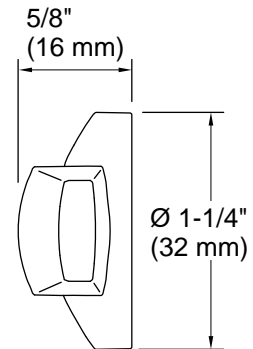

Santa Rosa™
Right-hand trip lever
K-30919-R

Features

- Right-hand Polished Chrome trip lever
- For use with K-30810-RA Santa Rosa™ toilet

Material

- Premium metal construction for durability and reliability
- KOHLER finishes resist corrosion and tarnishing

Technical Information

All product dimensions are nominal.

Material: Zinc, Stainless Steel