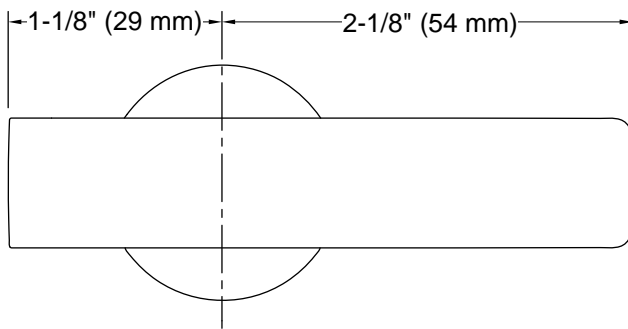

Santa Rosa™
Right-hand trip lever
K-30919-R

Features

- Right-hand Polished Chrome trip lever
- For use with K-30810-RA Santa Rosa™ toilet

Material

- Premium metal construction for durability and reliability
- KOHLER finishes resist corrosion and tarnishing

Technical Information

All product dimensions are nominal.

Material: Zinc, Stainless Steel