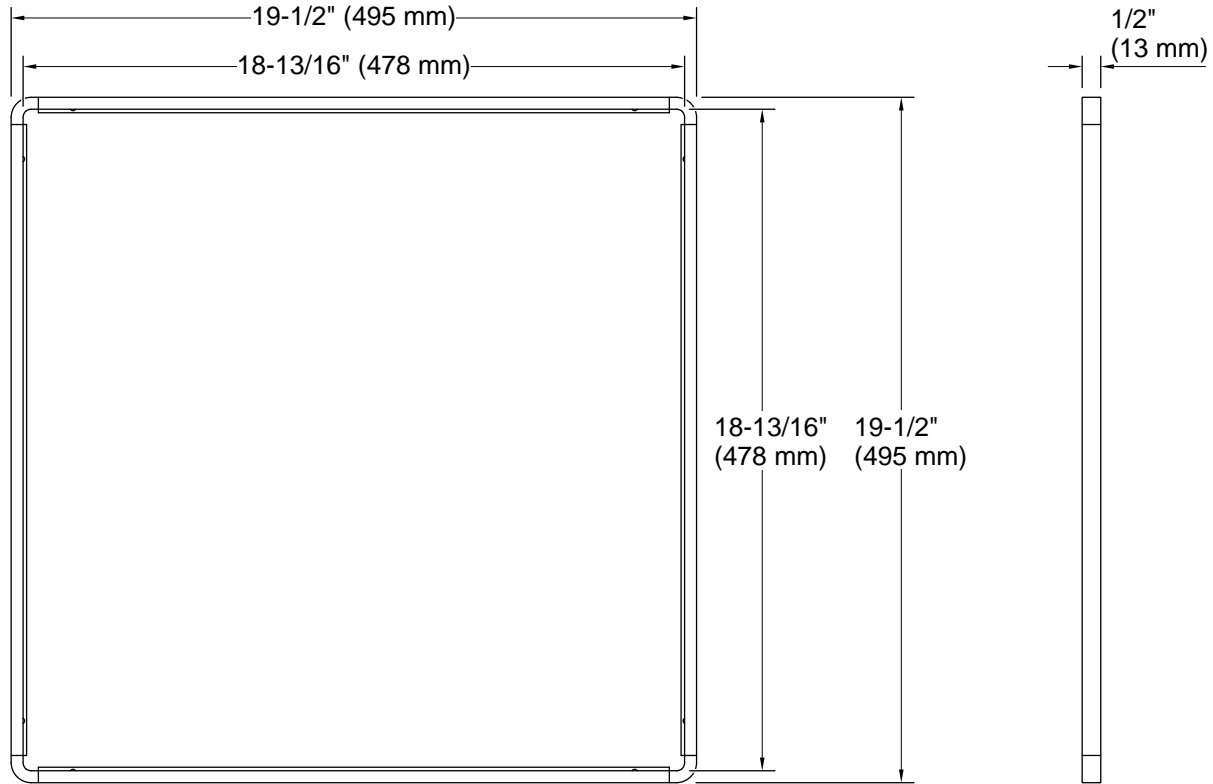

### Technical Information

All product dimensions are nominal.

Drain included: No

**Spout:**

**Handshower:**

Rated maximum flow: 0 gal/min (0 l/min)