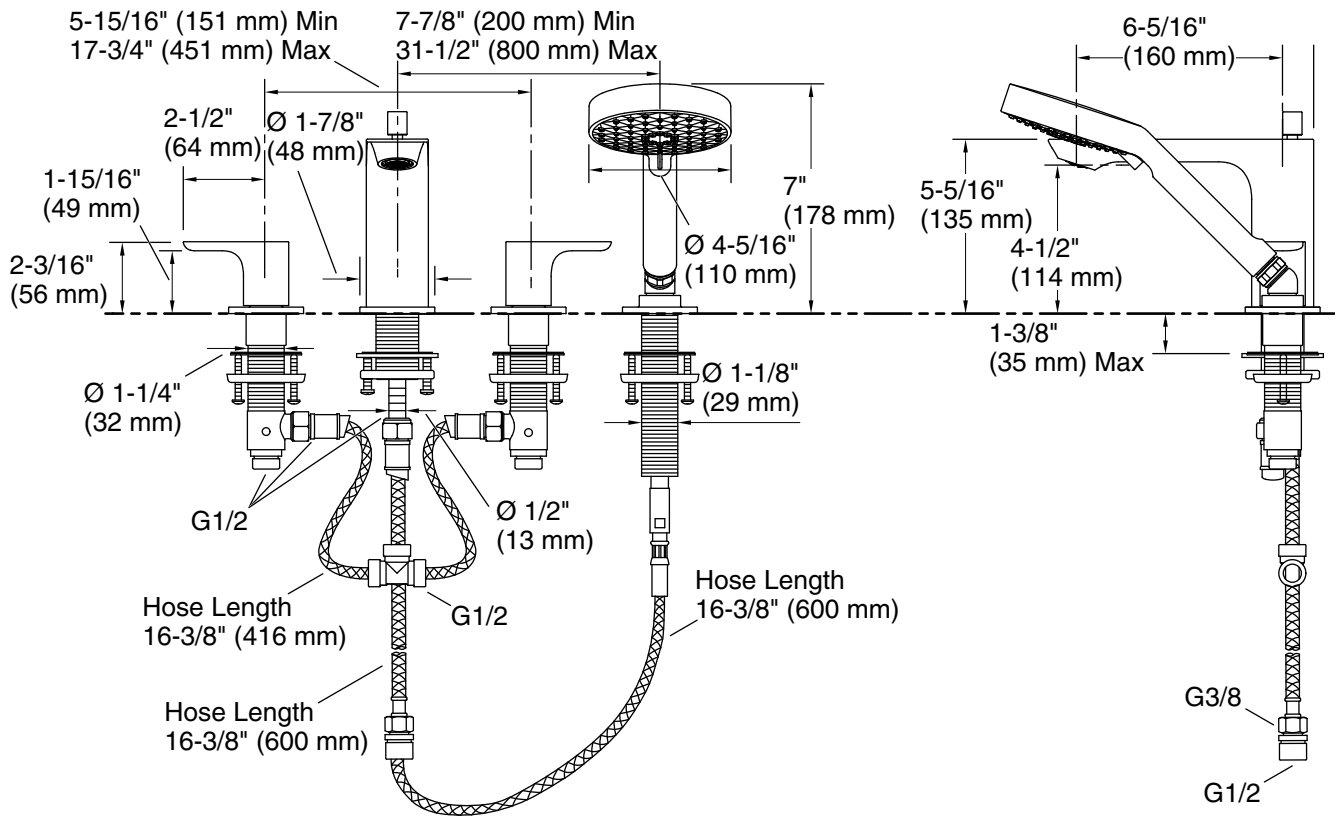

Features

- Two lever handles offer separate control of hot and cold water
- 6-5/16" (160 mm) spout reach
- 13.4 gpm (50.7 lpm) maximum bath faucet flow rate at 45 psi (3.1 bar)
- Diverter spout
- Includes Awaken™ multifunction handshower, holder, and 79" (2000 mm) hose
- Advanced spray engine provides three alternate experiences: wide coverage, intense drenching, and targeted spray
- MasterClean™ sprayface features an easy-to-clean surface that withstands mineral buildup and maximizes spray performance
- Thumb tab allows for a smooth transition between sprays
- 2.97 gpm (11.2 lpm) maximum handshower flow rate at 80 psi (5.5 bar)
- KOHLER® ceramic disc valves exceed industry longevity standards for a lifetime of durable performance
- Part of the Aleo S bathroom faucet and showering collection
- Four-hole installation

Material

- Premium metal construction for durability and reliability
- KOHLER® finishes resist corrosion and tarnishing

Installation

- Deck-mount
- G 1/2 inlet connection

Recommended Products/Accessories

K-23723 Faucet cleaner

Codes/Standards

Plumbing Standards
GB 18145

See website for detailed warranty information.

Technical Information

All product dimensions are nominal.

Drain included: No

Handshower:

Rated maximum flow: 1.2 gal/min (4.5 l/min)