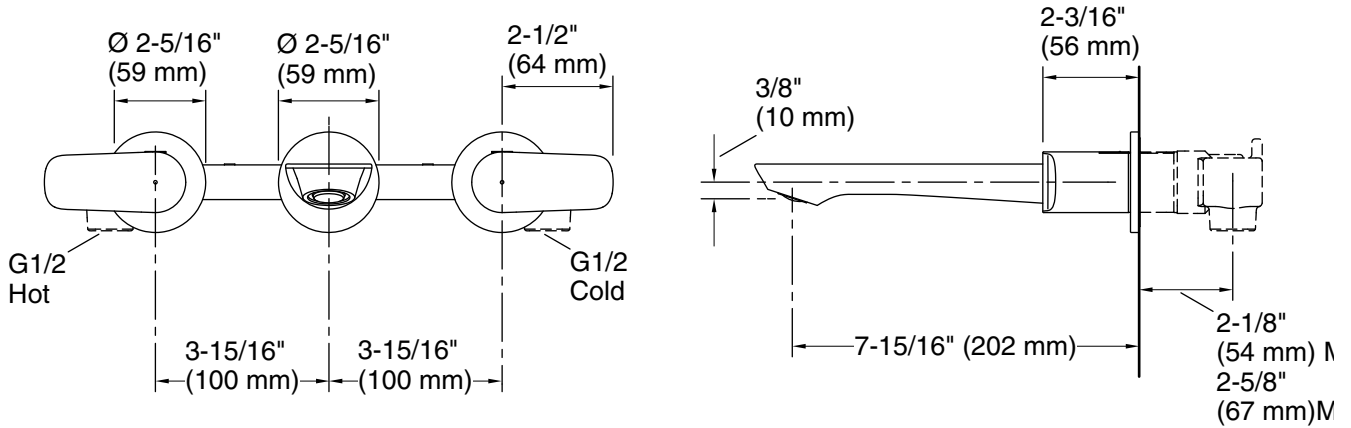

Features

- Two lever handles offer separate control of hot and cold water
- 7-9/10" (201 mm) spout reach
- Up to 13.4 gpm (50 lpm) bath faucet flow rate at 45 psi (3.1 bar)
- Nondiverter bath spout
- KOHLER® ceramic disc valves exceed industry longevity standards for a lifetime of durable performance
- Part of the Aleo S bathroom faucet and showering collection

Material

- Premium metal construction for durability and reliability
- KOHLER® finishes resist corrosion and tarnishing

Installation

- Wall-mount
- Three-hole installation
- G 1/2 inlet connection

Recommended Products/Accessories

K-23723 Faucet cleaner

Codes/Standards

Plumbing Standards
GB 18145

See website for detailed warranty information.

Technical Information

All product dimensions are nominal.

Faucet:

Flow rate: 13.2 gal/min (50 l/min)
 Pressure: 45 psi (3.1 bar)
 Drain included: No