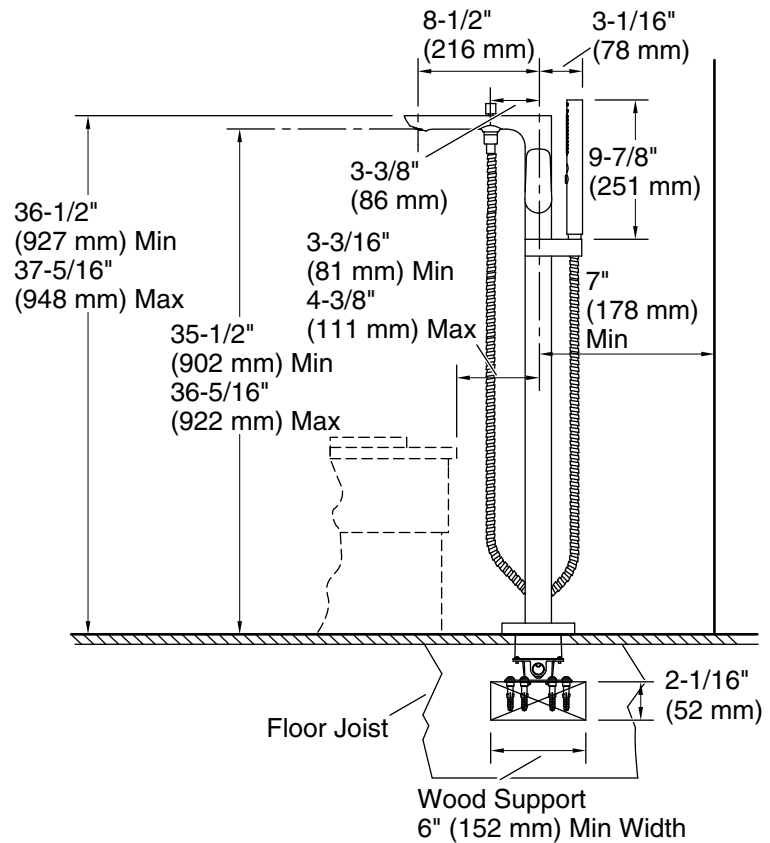

### Features

- Single lever handle allows for both volume and temperature control
- 8-1/2" (216 mm) spout reach
- 13.4 gpm (50.7 lpm) maximum bath faucet flow rate at 45 psi (3.1 bar)
- Laminar flow
- Diverter spout
- Includes Shift™ Ellipse wand multifunction handshower and 59" (1500 mm) shower hose
- Multifunction handshower offers full coverage and targeted massage spray settings
- MasterClean™ sprayface features an easy-to-clean surface that withstands mineral buildup and maximizes spray performance
- 2.5 gpm (9.5 lpm) handshower maximum flow rate at 80 psi (5.5 bar)
- KOHLER® ceramic disc valves exceed industry longevity standards for a lifetime of durable performance
- Part of the Aleo S bathroom faucet and showering collection

### Installation

- Floor-mount
- G 1/2 inlet connection
- Requires floor-mount bath filler mounting base (sold separately)

### Technical Information

All product dimensions are nominal.

#### Faucet:

Flow rate: 13.4 gal/min (50.7 l/min)

Drain included: No