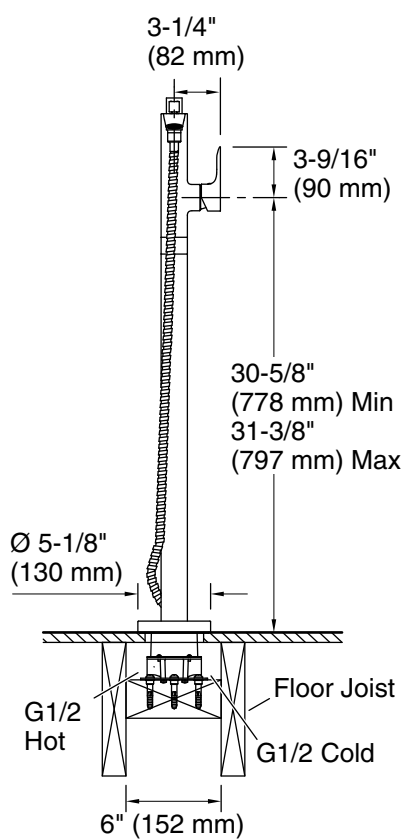

### Features

- Single lever handle allows for both volume and temperature control
- 8-1/2" (216 mm) spout reach
- 13.4 gpm (50.7 lpm) maximum bath faucet flow rate at 45 psi (3.1 bar)
- Laminar flow
- Diverter spout
- Includes Shift™ Ellipse wand multifunction handshower and 59" (1500 mm) shower hose
- Multifunction handshower offers full coverage and targeted massage spray settings
- MasterClean™ sprayface features an easy-to-clean surface that withstands mineral buildup and maximizes spray performance
- 2.5 gpm (9.5 lpm) handshower maximum flow rate at 80 psi (5.5 bar)
- KOHLER® ceramic disc valves exceed industry longevity standards for a lifetime of durable performance
- Part of the Aleo S bathroom faucet and showering collection

### Installation

- Floor-mount
- G 1/2 inlet connection
- Requires floor-mount bath filler mounting base (sold separately)

### Technical Information

All product dimensions are nominal.