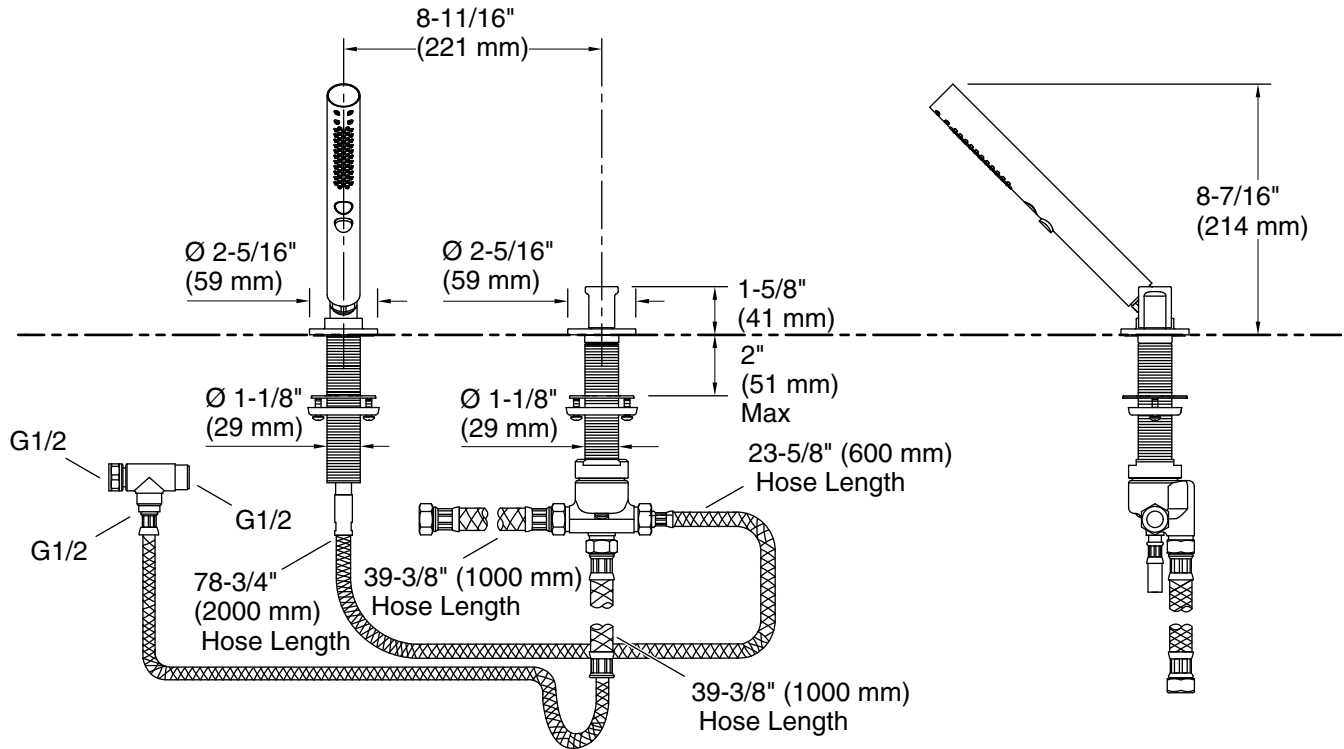

Features

- 2-way diverter valve
- Includes Awaken™ multifunction handshower, holder, and 79" (2000 mm) hose
- Advanced spray engine provides two spray experiences: full coverage and targeted massage
- MasterClean™ sprayface features an easy-to-clean surface that withstands mineral buildup and maximizes spray performance
- 2.5 gpm (9.5 lpm) maximum handshower flow rate at 80 psi (5.5 bar)
- KOHLER® ceramic disc valves exceed industry longevity standards for a lifetime of durable performance
- Part of the Aleo S bathroom faucet and showering collection

Material

- Premium metal construction for durability and reliability
- KOHLER® finishes resist corrosion and tarnishing

Installation

- Deck-mount
- For two-hole installation
- G 1/2 inlet connection

Recommended Products/Accessories

■	BL	Matte Black
---	----	-------------

Technical Information

All product dimensions are nominal.

Drain included: No

Handshower:

Rated maximum flow: 2.5 gal/min (9.5 l/min)

Notes

Install this product according to the installation instructions.