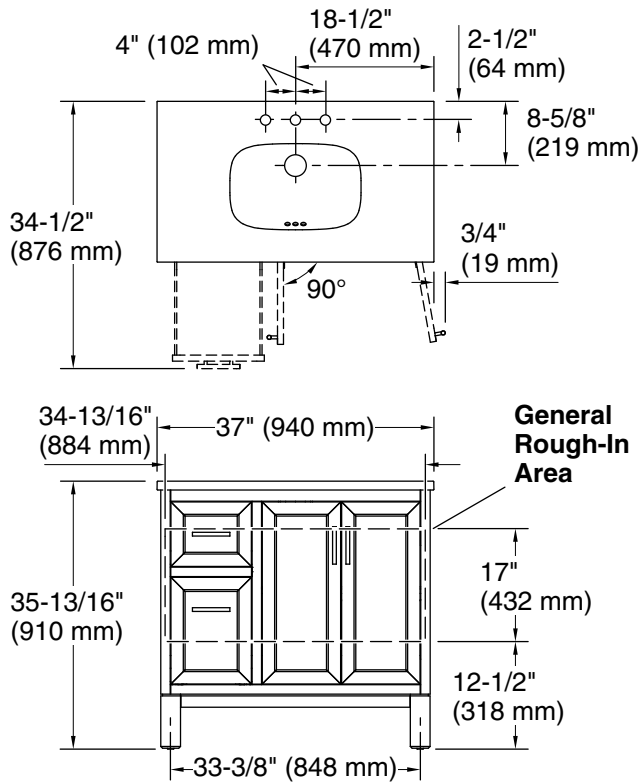

Features

- Set includes cabinet, precut quartz vanity top, sink, cabinet hardware
- Vanity top has 8" (203 mm) widespread faucet holes; requires deck-mount faucet (sold separately)
- Three-way adjustable slow-close door hinges for easy cabinet access
- Dovetail joint drawer construction
- Soft-close drawers and doors prevent slamming
- Pure White quartz vanity top adds beauty and long-lasting durability
- Brushed Nickel hardware included on the White and Atmos Grey vanities

Technical Information

All product dimensions are nominal.

Notes

Install this product according to the installation instructions.