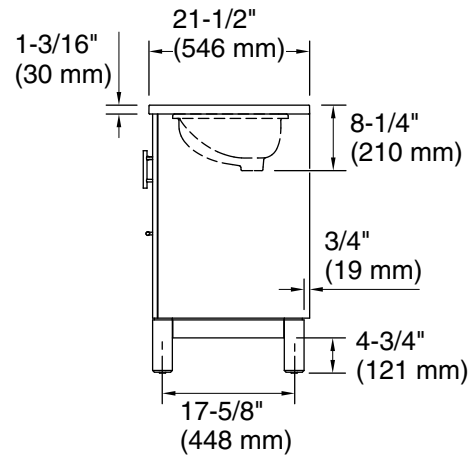

Features

- Set includes cabinet, precut quartz vanity top, sink, cabinet hardware
- Vanity top has 8" (203 mm) widespread faucet holes; requires deck-mount faucet (sold separately)
- Three-way adjustable slow-close door hinges for easy cabinet access
- Dovetail joint drawer construction
- Soft-close drawers and doors prevent slamming
- Pure White quartz vanity top adds beauty and long-lasting durability
- Brushed Nickel hardware included on the White and Atmos Grey vanities

Technical Information

All product dimensions are nominal.

Notes

Install this product according to the installation instructions.