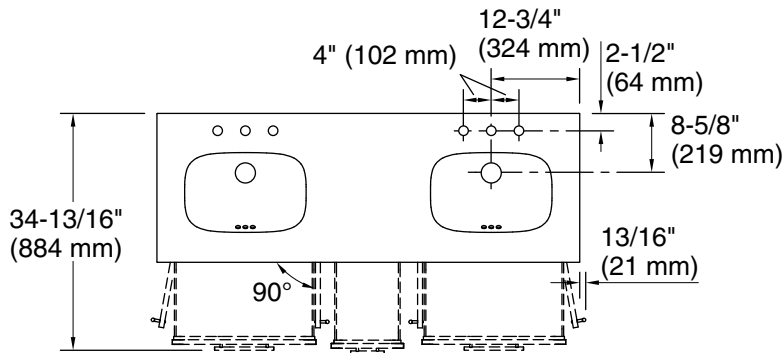

Features

- Set includes cabinet, precut quartz vanity top, sinks, cabinet hardware
- Vanity top has 8" (203 mm) widespread faucet holes; requires deck-mount faucets (sold separately)
- Three-way adjustable slow-close door hinges for easy cabinet access
- Dovetail joint drawer construction
- Soft-close drawers and doors prevent slamming
- Pure White quartz vanity top adds beauty and long-lasting durability
- Brushed Nickel hardware included on the White and Atmos Grey vanities

Technical Information

All product dimensions are nominal.

Notes

Install this product according to the installation instructions.