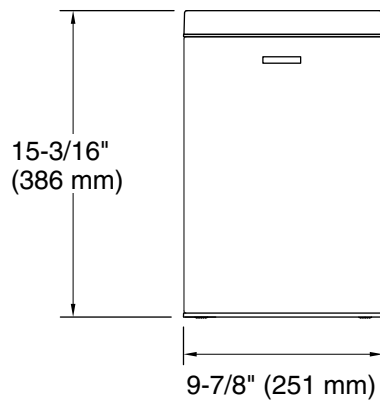

Features

- Space-saving profile and lidless design fits snugly against wall or cabinets
- Dual 3-gallon (11-liter) compartments for separating trash and recyclables
- Fits 2.5-gallon (9.5-liter) trash bags
- Removable liners with built-in tabs secure bags in place
- Removable plastic liners are easy to clean
- Fingerprint-resistant finish stays clean longer
- Cleans easily with a microfiber cloth. No need for chemicals or abrasives

Color	Code	Description
	ST	Stainless Steel
	BST	Black Stainless
	STW	White and Stainless Steel

Technical Information

All product dimensions are nominal.

Material: Stainless Steel, Plastic